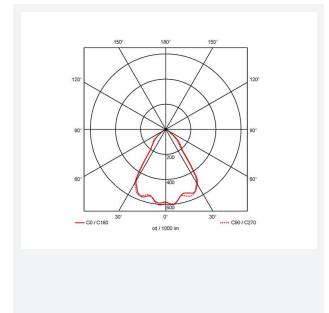

Unity 150

Category	Downlights
Application	Ancillary, Commercial, Education, Hospitality, Residential, Retail
Specification	Architectural

Code: AULED150D/OCTO/SM3