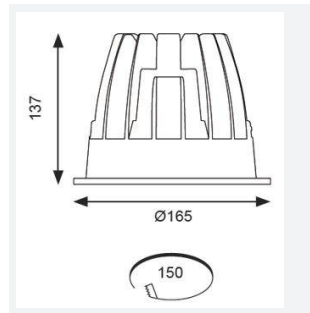

PRODUCT FEATURES

- IP44 compact high performance architectural downlight suitable for commercial, hospitality and retail applications
- Mirror finished anodized reflector
- Remote driver with plug and play connection
- Powered by Tridonic
- Die-cast aluminium construction, powder coated and 30° cut-off angle
- Anti-glare design to create visual comfort
- Dimmable and emergency options

GENERAL INFORMATION	
Wattage	37W
Lumens Delivered	3200lm
Lm/W	88lm/W
Beam Angle	70
CRI	90
CCT	4000K
Input	220/240V
Operating Temp	0°C - 25°C
SDCM	3
UGR	22
Cut-Out Size	150mm
Product Weight without Packaging	0.01 kg

TECHNICAL INFORMATION	
Light Source	LED
Colour / Finish	White
IP Rating	IP44
Class Protection	2
Internal / External	Internal
Surface / Recessed / Suspended	Recessed
Lumen Depreciation	L70 50,000h
Warranty (Years)	5
CE Mark	Yes
Diameter	165 mm
Height	137 mm