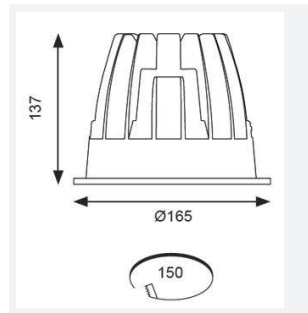

Unity 150

Category	Downlights
Application	Ancillary, Commercial, Education, Hospitality, Residential, Retail
Specification	Architectural

Code: AULED150D/OCTO/M3