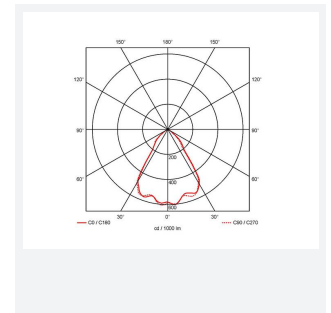

PRODUCT FEATURES

- IP44 compact high performance architectural downlight suitable for commercial, hospitality and retail applications
- Mirror finished anodized reflector
- Remote driver with plug and play connection
- Powered by Tridonic
- Die-cast aluminium construction, powder coated and 30° cut-off angle
- Anti-glare design to create visual comfort
- Dimmable and emergency options

GENERAL INFORMATION	
Wattage	37W
Lumens Delivered	3200lm
Lm/W	88lm/W
Beam Angle	70
CRI	90
CCT	4000K
Input	220/240V
Operating Temp	0°C - 25°C
SDCM	3
UGR	22
Cut-Out Size	150mm
Product Weight without Packaging	0.01 kg

TECHNICAL INFORMATION	
Light Source	LED
Colour / Finish	White
IP Rating	IP44
Class Protection	2
Internal / External	Internal
Surface / Recessed / Suspended	Recessed
Lumen Depreciation	L70 50,000h
Warranty (Years)	5
CE Mark	Yes
Diameter	165 mm
Height	137 mm