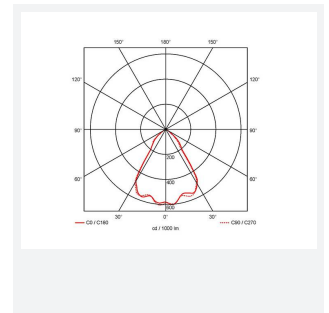

Unity 150

Category	Downlights
Application	Ancillary, Commercial, Education, Hospitality, Residential, Retail
Specification	Architectural

Code: AULED150D/OCTO/DM3