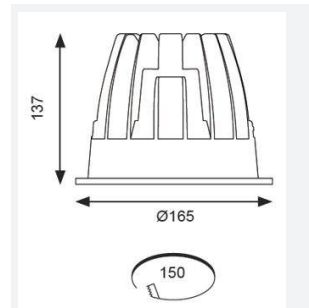

PRODUCT FEATURES

- IP44 compact high performance architectural downlight suitable for commercial, hospitality and retail applications
- Mirror finished anodized reflector
- Remote driver with plug and play connection
- Powered by Tridonic
- Die-cast aluminium construction, powder coated and 30° cut-off angle
- Anti-glare design to create visual comfort
- Dimmable and emergency options

GENERAL INFORMATION	
Wattage	37W
Lumens Delivered	3200lm
Lm/W	88lm/W
Beam Angle	70
CRI	90
CCT	4000K
Input	220-240V
Operating Temp	0°C - 25°C
SDCM	3
UGR	22
Cut-Out Size	150mm
Product Weight without Packaging	1.6 kg

TECHNICAL INFORMATION	
Light Source	LED
Colour / Finish	White
IP Rating	IP44
Class Protection	2
Internal / External	Internal
Surface / Recessed / Suspended	Recessed
Lumen Depreciation	L70 50,000h
Warranty (Years)	5
CE Mark	Yes
Diameter	165 mm
Height	137 mm