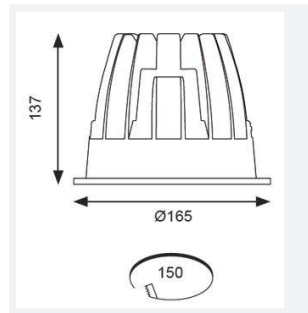

- IP44 compact high performance architectural downlight suitable for commercial, hospitality and retail applications
- Mirror finished anodized reflector
- Remote driver with plug and play connection
- Powered by Tridonic
- Die-cast aluminium construction, powder coated and 30° cut-off angle
- Anti-glare design to create visual comfort
- Dimmable and emergency options

GENERAL INFORMATION	
Wattage	37W
Lumens Delivered	3200lm
Lm/W	88lm/W
Beam Angle	70
CRI	90
CCT	4000K
Input	220-240V
Operating Temp	0°C - 25°C
SDCM	3
UGR	22
Cut-Out Size	150mm
Product Weight without Packaging	1.6 kg

TECHNICAL INFORMATION	
Light Source	LED
Colour / Finish	White
IP Rating	IP44
Class Protection	2
Internal / External	Internal
Surface / Recessed / Suspended	Recessed
Lumen Depreciation	L70 50,000h
Warranty (Years)	5
CE Mark	Yes
Diameter	165 mm
Height	137 mm