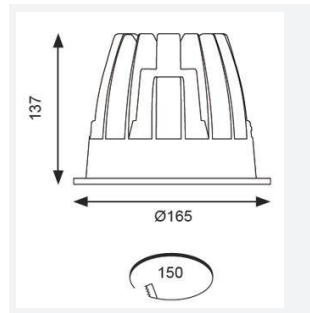

PRODUCT FEATURES

- IP44 compact high performance architectural downlight suitable for commercial, hospitality and retail applications
- Mirror finished anodized reflector
- Remote driver with plug and play connection
- Powered by Tridonic
- Die-cast aluminium construction, powder coated and 30° cut-off angle
- Anti-glare design to create visual comfort
- Dimmable and emergency options

GENERAL INFORMATION	
Wattage	37W
Lumens Delivered	3200lm
Lm/W	88lm/W
Beam Angle	70
CRI	90
CCT	4000K
Input	220/240V
Operating Temp	0°C - 25°C
SDCM	3
UGR	22
Cut-Out Size	150mm
Product Weight without Packaging	1.6 kg

TECHNICAL INFORMATION	
Light Source	LED
Colour / Finish	White
IP Rating	IP44
Class Protection	2
Internal / External	Internal
Surface / Recessed / Suspended	Recessed
Lumen Depreciation	L70 50,000h
Warranty (Years)	5
CE Mark	Yes
Diameter	165 mm
Height	137 mm