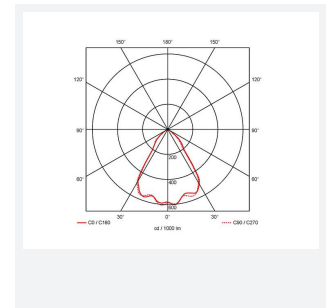

PRODUCT FEATURES

- IP44 compact high performance architectural downlight suitable for commercial, hospitality and retail applications
- Mirror finished anodized reflector
- Remote driver with plug and play connection
- Powered by Tridonic
- Die-cast aluminium construction, powder coated and 30° cut-off angle
- Anti-glare design to create visual comfort
- Dimmable and emergency options

GENERAL INFORMATION	
Wattage	37W
Lumens Delivered	3200lm
Lm/W	88lm/W
Beam Angle	70
CRI	90
CCT	4000K
Input	220-240V
Operating Temp	0°C - 25°C
SDCM	3
UGR	22
Cut-Out Size	150mm
Product Weight without Packaging	1.6 kg

TECHNICAL INFORMATION	
Light Source	LED
Colour / Finish	White
IP Rating	IP44
Class Protection	2
Internal / External	Internal
Surface / Recessed / Suspended	Recessed
Lumen Depreciation	L70 50,000h
Warranty (Years)	5
CE Mark	Yes
Diameter	165 mm
Height	137 mm