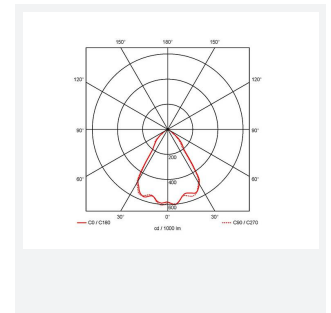

- IP44 compact high performance architectural downlight suitable for commercial, hospitality and retail applications
- Mirror finished anodized reflector
- Remote driver with plug and play connection
- Powered by Tridonic
- Die-cast aluminium construction, powder coated and 30° cut-off angle
- Anti-glare design to create visual comfort
- Dimmable and emergency options

GENERAL INFORMATION	
Wattage	37W
Lumens Delivered	3200lm
Lm/W	88lm/W
Beam Angle	70
CRI	90
CCT	4000K
Input	220-240V
Operating Temp	0°C - 25°C
SDCM	3
UGR	22
Cut-Out Size	150mm
Product Weight without Packaging	1.6 kg

TECHNICAL INFORMATION	
Light Source	LED
Colour / Finish	White
IP Rating	IP44
Class Protection	2
Internal / External	Internal
Surface / Recessed / Suspended	Recessed
Lumen Depreciation	L70 50,000h
Warranty (Years)	5
CE Mark	Yes
Diameter	165 mm
Height	137 mm