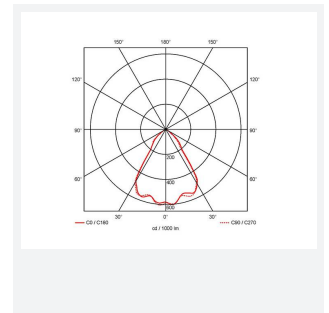

PRODUCT FEATURES

- IP44 compact high performance architectural downlight suitable for commercial, hospitality and retail applications
- Mirror finished anodized reflector
- Remote driver with plug and play connection
- Powered by Tridonic
- Die-cast aluminium construction, powder coated and 30° cut-off angle
- Anti-glare design to create visual comfort
- Dimmable and emergency options

GENERAL INFORMATION	
Wattage	37W
Lumens Delivered	3200lm
Lm/W	88lm/W
Beam Angle	70
CRI	90
CCT	4000K
Input	220/240V
Operating Temp	0°C - 25°C
SDCM	3
UGR	22
Cut-Out Size	150mm
Product Weight without Packaging	1.6 kg

TECHNICAL INFORMATION	
Light Source	LED
Colour / Finish	White
IP Rating	IP44
Class Protection	2
Internal / External	Internal
Surface / Recessed / Suspended	Recessed
Lumen Depreciation	L70 50,000h
Warranty (Years)	5
CE Mark	Yes
Diameter	165 mm
Height	137 mm