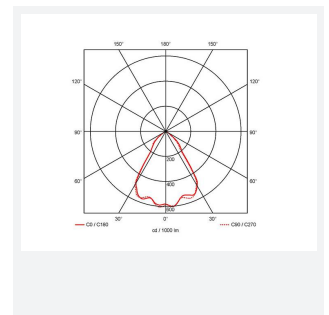

- IP44 compact high performance architectural downlight suitable for commercial, hospitality and retail applications
- Mirror finished anodized reflector
- Remote driver with plug and play connection
- Powered by Tridonic
- Die-cast aluminium construction, powder coated and 30° cut-off angle
- Anti-glare design to create visual comfort
- Dimmable and emergency options

GENERAL INFORMATION	
Wattage	37W
Lumens Delivered	3200lm
Lm/W	88lm/W
Beam Angle	70
CRI	90
CCT	4000K
Input	220-240V
Operating Temp	0°C - 25°C
SDCM	3
UGR	22
Cut-Out Size	150mm
Product Weight without Packaging	1.2 kg

TECHNICAL INFORMATION	
Light Source	LED
Colour / Finish	White
IP Rating	IP44
Class Protection	2
Internal / External	Internal
Surface / Recessed / Suspended	Recessed
Lumen Depreciation	L70 50,000h
Warranty (Years)	5
CE Mark	Yes
Diameter	165 mm
Height	137 mm