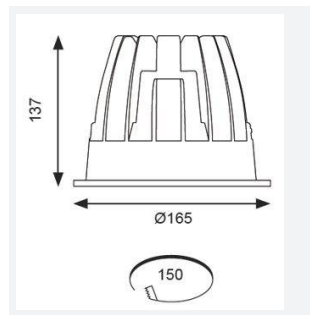

- IP44 compact high performance architectural downlight suitable for commercial, hospitality and retail applications
- Mirror finished anodized reflector
- Remote driver with plug and play connection
- Powered by Tridonic
- Die-cast aluminium construction, powder coated and 30° cut-off angle
- Anti-glare design to create visual comfort
- Dimmable and emergency options

GENERAL INFORMATION	
Wattage	37W
Lumens Delivered	3200lm
Lm/W	88lm/W
Beam Angle	70
CRI	90
CCT	4000K
Input	220-240V
Operating Temp	0°C - 25°C
SDCM	3
UGR	22
Cut-Out Size	150mm
Product Weight without Packaging	1.2 kg

TECHNICAL INFORMATION	
Light Source	LED
Colour / Finish	White
IP Rating	IP44
Class Protection	2
Internal / External	Internal
Surface / Recessed / Suspended	Recessed
Lumen Depreciation	L70 50,000h
Warranty (Years)	5
CE Mark	Yes
Diameter	165 mm
Height	137 mm