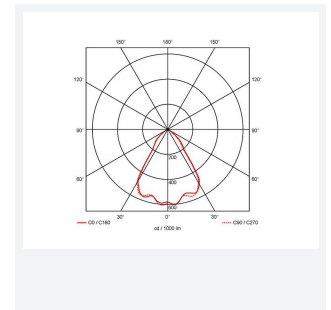

PRODUCT FEATURES

- IP44 compact high performance architectural downlight suitable for commercial, hospitality and retail applications
- Mirror finished anodized reflector
- Remote driver with plug and play connection
- Powered by Tridonic
- Die-cast aluminium construction, powder coated and 30° cut-off angle
- Anti-glare design to create visual comfort
- Dimmable and emergency options

GENERAL INFORMATION	
Wattage	37W
Lumens Delivered	3200lm
Lm/W	88lm/W
Beam Angle	70
CRI	90
CCT	4000K
Input	220-240V
Operating Temp	0°C - 25°C
SDCM	3
UGR	22
Cut-Out Size	150mm
Product Weight without Packaging	1.2 kg

TECHNICAL INFORMATION	
Light Source	LED
Colour / Finish	White
IP Rating	IP44
Class Protection	2
Internal / External	Internal
Surface / Recessed / Suspended	Recessed
Lumen Depreciation	L70 50,000h
Warranty (Years)	5
CE Mark	Yes
Diameter	165 mm
Height	137 mm