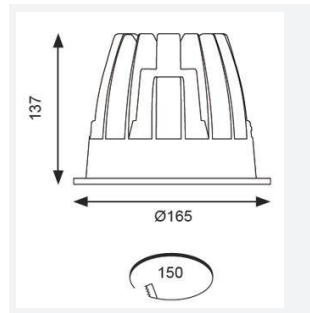

PRODUCT FEATURES

- IP44 compact high performance architectural downlight suitable for commercial, hospitality and retail applications
- Mirror finished anodized reflector
- Remote driver with plug and play connection
- Powered by Tridonic
- Die-cast aluminium construction, powder coated and 30° cut-off angle
- Anti-glare design to create visual comfort
- Dimmable and emergency options

GENERAL INFORMATION	
Wattage	37W
Lumens Delivered	3200lm
Lm/W	88lm/W
Beam Angle	70
CRI	90
CCT	4000K
Input	220/240V
Operating Temp	0°C - 25°C
SDCM	3
UGR	22
Cut-Out Size	150mm
Product Weight without Packaging	1.2 kg

TECHNICAL INFORMATION	
Light Source	LED
Colour / Finish	White
IP Rating	IP44
Class Protection	2
Internal / External	Internal
Surface / Recessed / Suspended	Recessed
Lumen Depreciation	L70 50,000h
Warranty (Years)	5
CE Mark	Yes
Diameter	165 mm
Height	137 mm