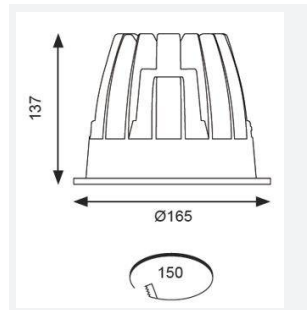

PRODUCT FEATURES

- IP44 compact high performance architectural downlight suitable for commercial, hospitality and retail applications
- Mirror finished anodized reflector
- Remote driver with plug and play connection
- Powered by Tridonic
- Die-cast aluminium construction, powder coated and 30° cut-off angle
- Anti-glare design to create visual comfort
- Dimmable and emergency options

GENERAL INFORMATION	
Wattage	37W
Lumens Delivered	3200lm
Lm/W	88lm/W
Beam Angle	70
CRI	90
CCT	4000K
Input	220-240V
Operating Temp	0°C - 25°C
SDCM	3
UGR	22
Cut-Out Size	150mm
Product Weight without Packaging	1.2 kg

TECHNICAL INFORMATION	
Light Source	LED
Colour / Finish	White
IP Rating	IP44
Class Protection	2
Internal / External	Internal
Surface / Recessed / Suspended	Recessed
Lumen Depreciation	L70 50,000h
Warranty (Years)	5
CE Mark	Yes
Diameter	165 mm
Height	137 mm