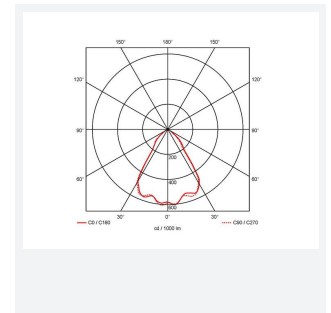

PRODUCT FEATURES

- IP44 compact high performance architectural downlight suitable for commercial, hospitality and retail applications
- Mirror finished anodized reflector
- Remote driver with plug and play connection
- Powered by Tridonic
- Die-cast aluminium construction, powder coated and 30° cut-off angle
- Anti-glare design to create visual comfort
- Dimmable and emergency options

GENERAL INFORMATION	
Wattage	37W
Lumens Delivered	3200lm
Lm/W	88lm/W
Beam Angle	70
CRI	90
CCT	4000K
Input	220/240V
Operating Temp	0°C - 25°C
SDCM	3
UGR	22
Cut-Out Size	150mm
Product Weight without Packaging	1.2 kg

TECHNICAL INFORMATION	
Light Source	LED
Colour / Finish	White
IP Rating	IP44
Class Protection	2
Internal / External	Internal
Surface / Recessed / Suspended	Recessed
Lumen Depreciation	L70 50,000h
Warranty (Years)	5
CE Mark	Yes
Diameter	165 mm
Height	137 mm