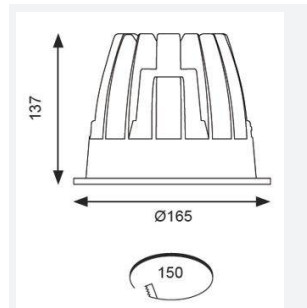

PRODUCT FEATURES

- IP44 compact high performance architectural downlight suitable for commercial, hospitality and retail applications
- Mirror finished anodized reflector
- Remote driver with plug and play connection
- Powered by Tridonic
- Die-cast aluminium construction, powder coated and 30° cut-off angle
- Anti-glare design to create visual comfort
- Dimmable and emergency options

GENERAL INFORMATION	
Wattage	37W
Lumens Delivered	3200lm
Lm/W	88lm/W
Beam Angle	70
CRI	90
CCT	4000K
Input	220/240V
Operating Temp	-20°C - 25°C
SDCM	3
UGR	22
Cut-Out Size	150mm
Product Weight without Packaging	0.01 kg

TECHNICAL INFORMATION	
Light Source	LED
Colour / Finish	White
IP Rating	IP44
Class Protection	2
Internal / External	Internal
Surface / Recessed / Suspended	Recessed
Lumen Depreciation	L70 50,000h
Warranty (Years)	5
CE Mark	Yes
Diameter	165 mm
Height	137 mm