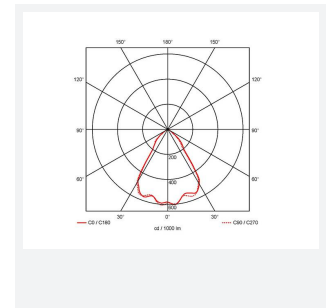

PRODUCT FEATURES

- IP44 compact high performance architectural downlight suitable for commercial, hospitality and retail applications
- Mirror finished anodized reflector
- Remote driver with plug and play connection
- Powered by Tridonic
- Die-cast aluminium construction, powder coated and 30° cut-off angle
- Anti-glare design to create visual comfort
- Dimmable and emergency options

GENERAL INFORMATION	
Wattage	37W
Lumens Delivered	3200lm
Lm/W	88lm/W
Beam Angle	70
CRI	90
CCT	4000K
Input	220/240V
Operating Temp	-20°C - 25°C
SDCM	3
UGR	22
Cut-Out Size	150mm
Product Weight without Packaging	0.01 kg

TECHNICAL INFORMATION	
Light Source	LED
Colour / Finish	White
IP Rating	IP44
Class Protection	2
Internal / External	Internal
Surface / Recessed / Suspended	Recessed
Lumen Depreciation	L70 50,000h
Warranty (Years)	5
CE Mark	Yes
Diameter	165 mm
Height	137 mm