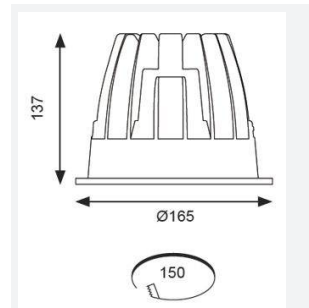

PRODUCT FEATURES

- IP44 compact high performance architectural downlight suitable for commercial, hospitality and retail applications
- Mirror finished anodized reflector
- Remote driver with plug and play connection
- Powered by Tridonic
- Die-cast aluminium construction, powder coated and 30° cut-off angle
- Anti-glare design to create visual comfort
- Dimmable and emergency options

GENERAL INFORMATION	
Wattage	37W
Lumens Delivered	3200lm
Lm/W	88lm/W
Beam Angle	70
CRI	90
CCT	4000K
Input	220-240V
Operating Temp	-20°C - 25°C
SDCM	3
UGR	22
Cut-Out Size	150mm
Product Weight without Packaging	0.01 kg

TECHNICAL INFORMATION	
Light Source	LED
Colour / Finish	White
IP Rating	IP44
Class Protection	2
Internal / External	Internal
Surface / Recessed / Suspended	Recessed
Lumen Depreciation	L70 50,000h
Warranty (Years)	5
CE Mark	Yes
Diameter	165 mm
Height	137 mm