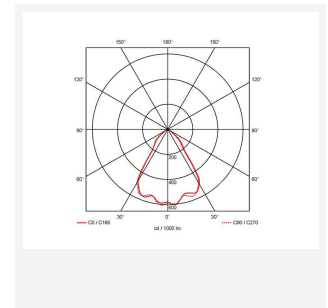

PRODUCT FEATURES

- IP44 compact high performance architectural downlight suitable for commercial, hospitality and retail applications
- Mirror finished anodized reflector
- Remote driver with plug and play connection
- Powered by Tridonic
- Die-cast aluminium construction, powder coated and 30° cut-off angle
- Anti-glare design to create visual comfort
- Dimmable and emergency options

GENERAL INFORMATION	
Wattage	37W
Lumens Delivered	3200lm
Lm/W	88lm/W
Beam Angle	70
CRI	90
CCT	4000K
Input	220-240V
Operating Temp	-20°C - 25°C
SDCM	3
UGR	22
Cut-Out Size	150mm
Product Weight without Packaging	0.01 kg

TECHNICAL INFORMATION	
Light Source	LED
Colour / Finish	White
IP Rating	IP44
Class Protection	2
Internal / External	Internal
Surface / Recessed / Suspended	Recessed
Lumen Depreciation	L70 50,000h
Warranty (Years)	5
CE Mark	Yes
Diameter	165 mm
Height	137 mm