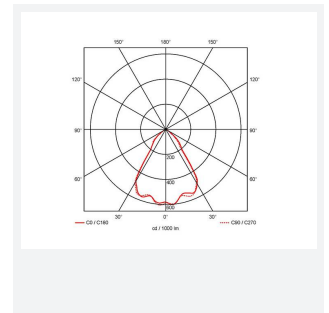

PRODUCT FEATURES

- IP44 compact high performance architectural downlight suitable for commercial, hospitality and retail applications
- Mirror finished anodized reflector
- Remote driver with plug and play connection
- Powered by Tridonic
- Die-cast aluminium construction, powder coated and 30° cut-off angle
- Anti-glare design to create visual comfort
- Dimmable and emergency options

GENERAL INFORMATION	
Wattage	37W
Lumens Delivered	3200lm
Lm/W	88lm/W
Beam Angle	70
CRI	90
CCT	4000K
Input	220-240V
Operating Temp	0°C - 25°C
SDCM	3
UGR	22
Cut-Out Size	150mm
Product Weight without Packaging	0.01 kg

TECHNICAL INFORMATION	
Light Source	LED
Colour / Finish	White
IP Rating	IP44
Class Protection	2
Internal / External	Internal
Surface / Recessed / Suspended	Recessed
Lumen Depreciation	L70 50,000h
Warranty (Years)	5
CE Mark	Yes
Diameter	165 mm
Height	137 mm