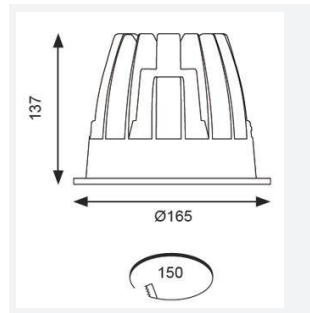

PRODUCT FEATURES

- IP44 compact high performance architectural downlight suitable for commercial, hospitality and retail applications
- Mirror finished anodized reflector
- Remote driver with plug and play connection
- Powered by Tridonic
- Die-cast aluminium construction, powder coated and 30° cut-off angle
- Anti-glare design to create visual comfort
- Dimmable and emergency options

GENERAL INFORMATION	
Wattage	37W
Lumens Delivered	3200lm
Lm/W	88lm/W
Beam Angle	70
CRI	90
CCT	4000K
Input	220-240V
Operating Temp	0°C - 25°C
SDCM	3
UGR	22
Cut-Out Size	150mm
Product Weight without Packaging	0.01 kg

TECHNICAL INFORMATION	
Light Source	LED
Colour / Finish	White
IP Rating	IP44
Class Protection	2
Internal / External	Internal
Surface / Recessed / Suspended	Recessed
Lumen Depreciation	L70 50,000h
Warranty (Years)	5
CE Mark	Yes
Diameter	165 mm
Height	137 mm