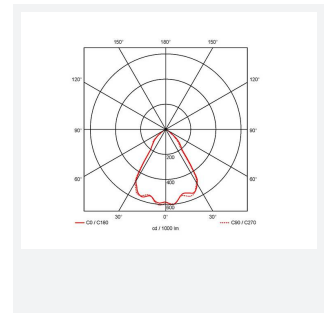

Unity 150

Category	Downlights
Application	Ancillary, Commercial, Education, Hospitality, Residential, Retail
Specification	Architectural

Code: AULED150D/DD4/DM3