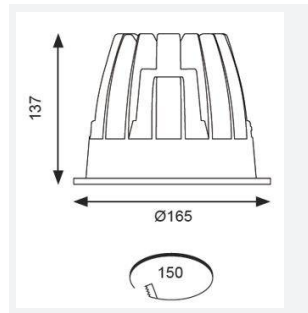

PRODUCT FEATURES

- IP44 compact high performance architectural downlight suitable for commercial, hospitality and retail applications
- Mirror finished anodized reflector
- Remote driver with plug and play connection
- Powered by Tridonic
- Die-cast aluminium construction, powder coated and 30° cut-off angle
- Anti-glare design to create visual comfort
- Dimmable and emergency options

GENERAL INFORMATION	
Wattage	37W
Lumens Delivered	3200lm
Lm/W	88lm/W
Beam Angle	70
CRI	90
CCT	4000K
Input	220-240V
Operating Temp	-20°C - 25°C
SDCM	3
UGR	22
Cut-Out Size	150mm
Product Weight without Packaging	1.21 kg

TECHNICAL INFORMATION	
Light Source	LED
Colour / Finish	White
IP Rating	IP44
Class Protection	2
Internal / External	Internal
Surface / Recessed / Suspended	Recessed
Lumen Depreciation	L70 50,000h
Warranty (Years)	5
CE Mark	Yes
Diameter	165 mm
Height	137 mm