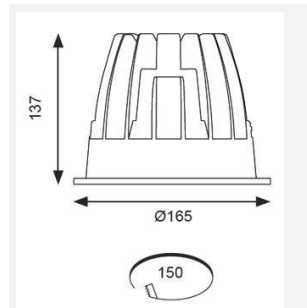

PRODUCT FEATURES

- IP44 compact high performance architectural downlight suitable for commercial, hospitality and retail applications
- Mirror finished anodized reflector
- Remote driver with plug and play connection
- Powered by Tridonic
- Die-cast aluminium construction, powder coated and 30° cut-off angle
- Anti-glare design to create visual comfort
- Dimmable and emergency options

GENERAL INFORMATION	
Wattage	37W
Lumens Delivered	3200lm
Lm/W	88lm/W
Beam Angle	70
CRI	90
CCT	4000K
Input	220/240V
Operating Temp	-20°C - 25°C
SDCM	3
UGR	22
Cut-Out Size	150mm
Product Weight without Packaging	1.21 kg

TECHNICAL INFORMATION	
Light Source	LED
Colour / Finish	White
IP Rating	IP44
Class Protection	2
Internal / External	Internal
Surface / Recessed / Suspended	Recessed
Lumen Depreciation	L70 50,000h
Warranty (Years)	5
CE Mark	Yes
Diameter	165 mm
Height	137 mm