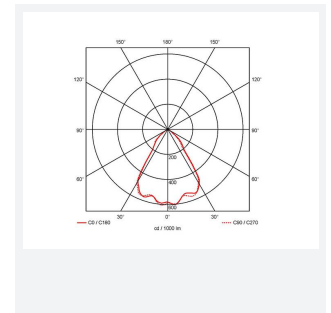

PRODUCT FEATURES

- IP44 compact high performance architectural downlight suitable for commercial, hospitality and retail applications
- Mirror finished anodized reflector
- Remote driver with plug and play connection
- Powered by Tridonic
- Die-cast aluminium construction, powder coated and 30° cut-off angle
- Anti-glare design to create visual comfort
- Dimmable and emergency options

GENERAL INFORMATION	
Wattage	37W
Lumens Delivered	3200lm
Lm/W	88lm/W
Beam Angle	70
CRI	90
CCT	4000K
Input	220-240V
Operating Temp	-20°C - 25°C
SDCM	3
UGR	22
Cut-Out Size	150mm
Product Weight without Packaging	1.21 kg

TECHNICAL INFORMATION	
Light Source	LED
Colour / Finish	White
IP Rating	IP44
Class Protection	2
Internal / External	Internal
Surface / Recessed / Suspended	Recessed
Lumen Depreciation	L70 50,000h
Warranty (Years)	5
CE Mark	Yes
Diameter	165 mm
Height	137 mm