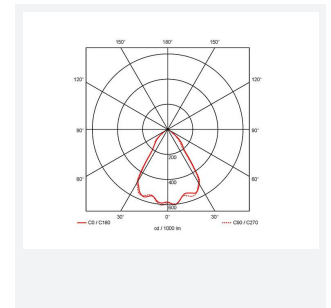

PRODUCT FEATURES

- IP44 compact high performance architectural downlight suitable for commercial, hospitality and retail applications
- Mirror finished anodized reflector
- Remote driver with plug and play connection
- Powered by Tridonic
- Die-cast aluminium construction, powder coated and 30° cut-off angle
- Anti-glare design to create visual comfort
- Dimmable and emergency options

GENERAL INFORMATION	
Wattage	37W
Lumens Delivered	3200lm
Lm/W	88lm/W
Beam Angle	70
CRI	90
CCT	4000K
Input	220/240V
Operating Temp	-20°C - 25°C
SDCM	3
UGR	22
Cut-Out Size	150mm
Product Weight without Packaging	1.21 kg

TECHNICAL INFORMATION	
Light Source	LED
Colour / Finish	White
IP Rating	IP44
Class Protection	2
Internal / External	Internal
Surface / Recessed / Suspended	Recessed
Lumen Depreciation	L70 50,000h
Warranty (Years)	5
CE Mark	Yes
Diameter	165 mm
Height	137 mm