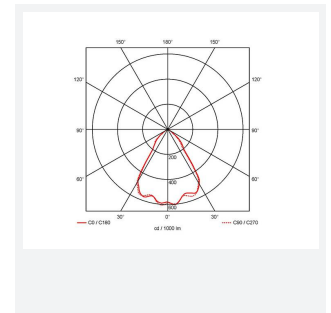

PRODUCT FEATURES

- IP44 compact high performance architectural downlight suitable for commercial, hospitality and retail applications
- Mirror finished anodized reflector
- Remote driver with plug and play connection
- Powered by Tridonic
- Die-cast aluminium construction, powder coated and 30° cut-off angle
- Anti-glare design to create visual comfort
- Dimmable and emergency options

GENERAL INFORMATION	
Wattage	37W
Lumens Delivered	3200lm
Lm/W	88lm/W
Beam Angle	70
CRI	90
CCT	4000K
Input	220-240V
Operating Temp	0°C - 25°C
SDCM	3
UGR	22
Cut-Out Size	150mm
Product Weight without Packaging	1.77 kg

TECHNICAL INFORMATION	
Light Source	LED
Colour / Finish	White
IP Rating	IP44
Class Protection	2
Internal / External	Internal
Surface / Recessed / Suspended	Recessed
Lumen Depreciation	L70 50,000h
Warranty (Years)	5
CE Mark	Yes
Diameter	165 mm
Height	137 mm