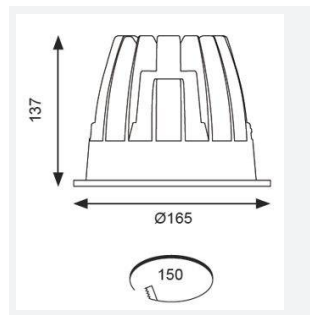

PRODUCT FEATURES

- IP44 compact high performance architectural downlight suitable for commercial, hospitality and retail applications
- Mirror finished anodized reflector
- Remote driver with plug and play connection
- Powered by Tridonic
- Die-cast aluminium construction, powder coated and 30° cut-off angle
- Anti-glare design to create visual comfort
- Dimmable and emergency options

GENERAL INFORMATION	
Wattage	37W
Lumens Delivered	3200lm
Lm/W	88lm/W
Beam Angle	70
CRI	90
CCT	4000K
Input	220/240V
Operating Temp	0°C - 25°C
SDCM	3
UGR	22
Cut-Out Size	150mm
Product Weight without Packaging	1.77 kg

TECHNICAL INFORMATION	
Light Source	LED
Colour / Finish	White
IP Rating	IP44
Class Protection	2
Internal / External	Internal
Surface / Recessed / Suspended	Recessed
Lumen Depreciation	L70 50,000h
Warranty (Years)	5
CE Mark	Yes
Diameter	165 mm
Height	137 mm