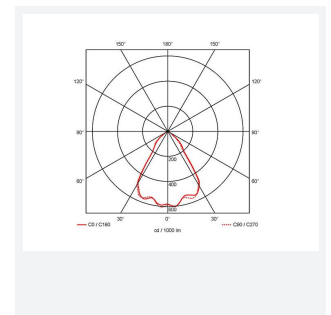

PRODUCT FEATURES

- IP44 compact high performance architectural downlight suitable for commercial, hospitality and retail applications
- Mirror finished anodized reflector
- Remote driver with plug and play connection
- Powered by Tridonic
- Die-cast aluminium construction, powder coated and 30° cut-off angle
- Anti-glare design to create visual comfort
- Dimmable and emergency options

GENERAL INFORMATION	
Wattage	37W
Lumens Delivered	3200lm
Lm/W	88lm/W
Beam Angle	70
CRI	90
CCT	4000K
Input	220/240V
Operating Temp	0°C - 25°C
SDCM	3
UGR	22
Cut-Out Size	150mm
Product Weight without Packaging	1.77 kg

TECHNICAL INFORMATION	
Light Source	LED
Colour / Finish	White
IP Rating	IP44
Class Protection	2
Internal / External	Internal
Surface / Recessed / Suspended	Recessed
Lumen Depreciation	L70 50,000h
Warranty (Years)	5
CE Mark	Yes
Diameter	165 mm
Height	137 mm