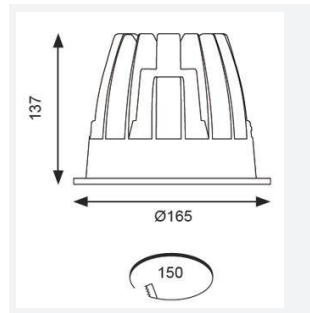

PRODUCT FEATURES

- IP44 compact high performance architectural downlight suitable for commercial, hospitality and retail applications
- Mirror finished anodized reflector
- Remote driver with plug and play connection
- Powered by Tridonic
- Die-cast aluminium construction, powder coated and 30° cut-off angle
- Anti-glare design to create visual comfort
- Dimmable and emergency options

GENERAL INFORMATION	
Wattage	37W
Lumens Delivered	3200lm
Lm/W	88lm/W
Beam Angle	70
CRI	90
CCT	4000K
Input	220-240V
Operating Temp	0°C - 25°C
SDCM	3
UGR	22
Cut-Out Size	150mm
Product Weight without Packaging	1.77 kg

TECHNICAL INFORMATION	
Light Source	LED
Colour / Finish	White
IP Rating	IP44
Class Protection	2
Internal / External	Internal
Surface / Recessed / Suspended	Recessed
Lumen Depreciation	L70 50,000h
Warranty (Years)	5
CE Mark	Yes
Diameter	165 mm
Height	137 mm