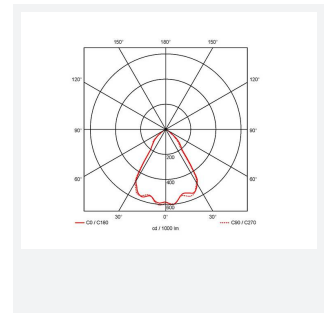

Unity 150

Category	Downlights
Application	Ancillary, Commercial, Education, Hospitality, Residential, Retail
Specification	Architectural

Code: AULED150D/DD3/DM3