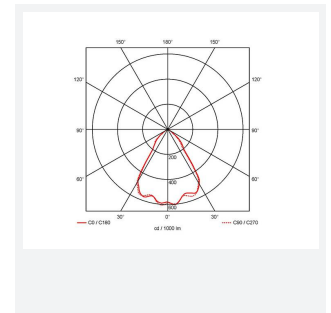

PRODUCT FEATURES

- IP44 compact high performance architectural downlight suitable for commercial, hospitality and retail applications
- Mirror finished anodized reflector
- Remote driver with plug and play connection
- Powered by Tridonic
- Die-cast aluminium construction, powder coated and 30° cut-off angle
- Anti-glare design to create visual comfort
- Dimmable and emergency options

GENERAL INFORMATION	
Wattage	37W
Lumens Delivered	3200lm
Lm/W	88lm/W
Beam Angle	70
CRI	90
CCT	4000K
Input	220/240V
Operating Temp	-20°C - 25°C
SDCM	3
UGR	22
Cut-Out Size	150mm
Product Weight without Packaging	1.2 kg

TECHNICAL INFORMATION	
Light Source	LED
Colour / Finish	White
IP Rating	IP44
Class Protection	2
Internal / External	Internal
Surface / Recessed / Suspended	Recessed
Lumen Depreciation	L70 50,000h
Warranty (Years)	5
CE Mark	Yes
Diameter	165 mm
Height	137 mm