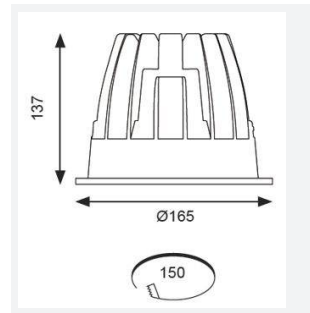

PRODUCT FEATURES

- IP44 compact high performance architectural downlight suitable for commercial, hospitality and retail applications
- Mirror finished anodized reflector
- Remote driver with plug and play connection
- Powered by Tridonic
- Die-cast aluminium construction, powder coated and 30° cut-off angle
- Anti-glare design to create visual comfort
- Dimmable and emergency options

GENERAL INFORMATION	
Wattage	37W
Lumens Delivered	3200lm
Lm/W	88lm/W
Beam Angle	70
CRI	90
CCT	4000K
Input	220/240V
Operating Temp	-20°C - 25°C
SDCM	3
UGR	22
Cut-Out Size	150mm
Product Weight without Packaging	1.2 kg

TECHNICAL INFORMATION	
Light Source	LED
Colour / Finish	White
IP Rating	IP44
Class Protection	2
Internal / External	Internal
Surface / Recessed / Suspended	Recessed
Lumen Depreciation	L70 50,000h
Warranty (Years)	5
CE Mark	Yes
Diameter	165 mm
Height	137 mm