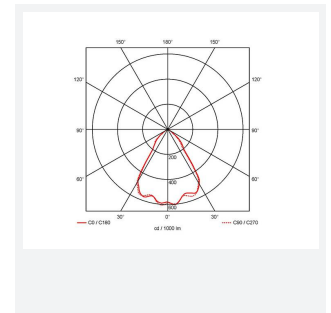

PRODUCT FEATURES

- IP44 compact high performance architectural downlight suitable for commercial, hospitality and retail applications
- Mirror finished anodized reflector
- Remote driver with plug and play connection
- Powered by Tridonic
- Die-cast aluminium construction, powder coated and 30° cut-off angle
- Anti-glare design to create visual comfort
- Dimmable and emergency options

GENERAL INFORMATION	
Wattage	37W
Lumens Delivered	3200lm
Lm/W	88lm/W
Beam Angle	70
CRI	90
CCT	4000K
Input	220-240V
Operating Temp	0°C - 25°C
SDCM	3
UGR	22
Cut-Out Size	150mm
Product Weight without Packaging	0.01 kg

TECHNICAL INFORMATION	
Light Source	LED
Colour / Finish	White
IP Rating	IP44
Class Protection	2
Internal / External	Internal
Surface / Recessed / Suspended	Recessed
Lumen Depreciation	L70 50,000h
Warranty (Years)	5
CE Mark	Yes
Diameter	165 mm
Height	137 mm