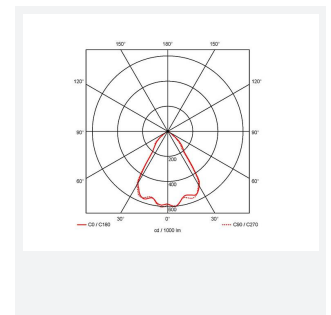

PRODUCT FEATURES

- IP44 compact high performance architectural downlight suitable for commercial, hospitality and retail applications
- Mirror finished anodized reflector
- Remote driver with plug and play connection
- Powered by Tridonic
- Die-cast aluminium construction, powder coated and 30° cut-off angle
- Anti-glare design to create visual comfort
- Dimmable and emergency options

GENERAL INFORMATION	
Wattage	37W
Lumens Delivered	3200lm
Lm/W	88lm/W
Beam Angle	70
CRI	90
CCT	4000K
Input	220/240V
Operating Temp	0°C - 25°C
SDCM	3
UGR	22
Cut-Out Size	150mm
Product Weight without Packaging	1.2 kg

TECHNICAL INFORMATION	
Light Source	LED
Colour / Finish	White
IP Rating	IP44
Class Protection	2
Internal / External	Internal
Surface / Recessed / Suspended	Recessed
Lumen Depreciation	L70 50,000h
Warranty (Years)	5
CE Mark	Yes
Diameter	165 mm
Height	137 mm