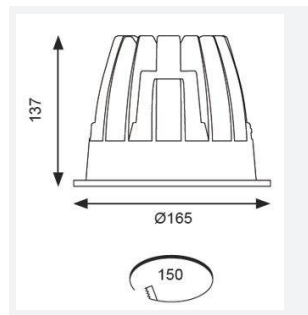

PRODUCT FEATURES

- IP44 compact high performance architectural downlight suitable for commercial, hospitality and retail applications
- Mirror finished anodized reflector
- Remote driver with plug and play connection
- Powered by Tridonic
- Die-cast aluminium construction, powder coated and 30° cut-off angle
- Anti-glare design to create visual comfort
- Dimmable and emergency options

GENERAL INFORMATION	
Wattage	37W
Lumens Delivered	3200lm
Lm/W	88lm/W
Beam Angle	70
CRI	90
CCT	4000K
Input	220/240V
Operating Temp	0°C - 25°C
SDCM	3
UGR	22
Cut-Out Size	150mm
Product Weight without Packaging	1.2 kg

TECHNICAL INFORMATION	
Light Source	LED
Colour / Finish	White
IP Rating	IP44
Class Protection	2
Internal / External	Internal
Surface / Recessed / Suspended	Recessed
Lumen Depreciation	L70 50,000h
Warranty (Years)	5
CE Mark	Yes
Diameter	165 mm
Height	137 mm