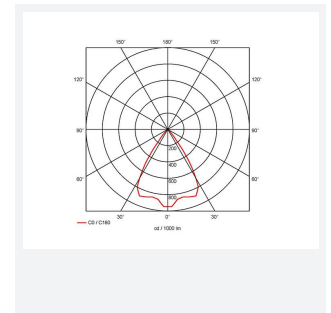

PRODUCT FEATURES

- IP44 compact high performance architectural downlight suitable for commercial, hospitality and retail applications
- Mirror finished anodized reflector
- Remote driver with plug and play connection
- Powered by Tridonic
- Die-cast aluminium construction, powder coated and 30° cut-off angle
- Anti-glare design to create visual comfort
- Dimmable and emergency options

GENERAL INFORMATION	
Wattage	28W
Lumens Delivered	2400lm
Lm/W	85lm/W
Beam Angle	65
CRI	90
CCT	4000K
Input	220/240V
Operating Temp	-20°C - 25°C
SDCM	3
UGR	18
Cut-Out Size	125mm
Product Weight without Packaging	0.52 kg

TECHNICAL INFORMATION	
Light Source	LED
Colour / Finish	White
IP Rating	IP44
Class Protection	2
Internal / External	Internal
Surface / Recessed / Suspended	Recessed
Lumen Depreciation	L80 60,000h
Warranty (Years)	5
CE Mark	Yes
Diameter	138 mm
Height	105 mm