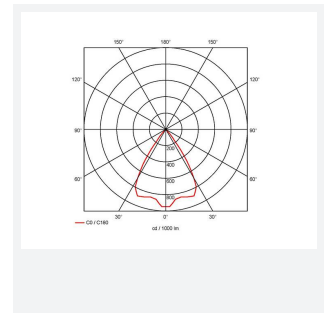

- IP44 compact high performance architectural downlight suitable for commercial, hospitality and retail applications
- Mirror finished anodized reflector
- Remote driver with plug and play connection
- Powered by Tridonic
- Die-cast aluminium construction, powder coated and 30° cut-off angle
- Anti-glare design to create visual comfort
- Dimmable and emergency options

GENERAL INFORMATION

Wattage	28W
Lumens Delivered	2400lm
Lm/W	85lm/W
Beam Angle	65
CRI	90
CCT	4000K
Input	220-240V
Operating Temp	-20°C - 25°C
SDCM	3
UGR	18
Cut-Out Size	125mm
Product Weight without Packaging	0.52 kg

TECHNICAL INFORMATION

Light Source	LED
Colour / Finish	White
IP Rating	IP44
Class Protection	2
Internal / External	Internal
Surface / Recessed / Suspended	Recessed
Lumen Depreciation	L80 60,000h
Warranty (Years)	5
CE Mark	Yes
Diameter	138 mm
Height	105 mm