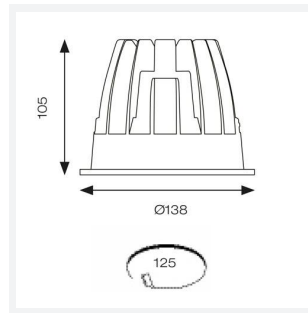

PRODUCT FEATURES

- IP44 compact high performance architectural downlight suitable for commercial, hospitality and retail applications
- Mirror finished anodized reflector
- Remote driver with plug and play connection
- Powered by Tridonic
- Die-cast aluminium construction, powder coated and 30° cut-off angle
- Anti-glare design to create visual comfort
- Dimmable and emergency options

GENERAL INFORMATION	
Wattage	28W
Lumens Delivered	2400lm
Lm/W	85lm/W
Beam Angle	65
CRI	90
CCT	4000K
Input	220/240V
Operating Temp	-20°C - 25°C
SDCM	3
UGR	18
Cut-Out Size	125mm
Product Weight without Packaging	0.52 kg

TECHNICAL INFORMATION	
Light Source	LED
Colour / Finish	White
IP Rating	IP44
Class Protection	2
Internal / External	Internal
Surface / Recessed / Suspended	Recessed
Lumen Depreciation	L80 60,000h
Warranty (Years)	5
CE Mark	Yes
Diameter	138 mm
Height	105 mm