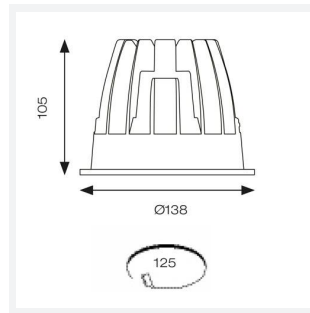

- IP44 compact high performance architectural downlight suitable for commercial, hospitality and retail applications
- Mirror finished anodized reflector
- Remote driver with plug and play connection
- Powered by Tridonic
- Die-cast aluminium construction, powder coated and 30° cut-off angle
- Anti-glare design to create visual comfort
- Dimmable and emergency options

GENERAL INFORMATION

Wattage	28W
Lumens Delivered	2400lm
Lm/W	85lm/W
Beam Angle	65
CRI	90
CCT	4000K
Input	220-240V
Operating Temp	-20°C - 25°C
SDCM	3
UGR	18
Cut-Out Size	125mm
Product Weight without Packaging	0.52 kg

TECHNICAL INFORMATION

Light Source	LED
Colour / Finish	White
IP Rating	IP44
Class Protection	2
Internal / External	Internal
Surface / Recessed / Suspended	Recessed
Lumen Depreciation	L80 60,000h
Warranty (Years)	5
CE Mark	Yes
Diameter	138 mm
Height	105 mm