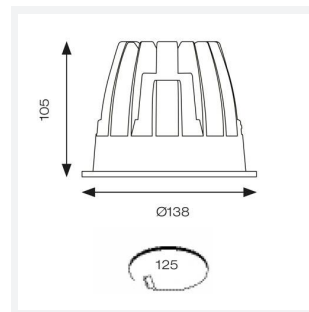

- IP44 compact high performance architectural downlight suitable for commercial, hospitality and retail applications
- Mirror finished anodized reflector
- Remote driver with plug and play connection
- Powered by Tridonic
- Die-cast aluminium construction, powder coated and 30° cut-off angle
- Anti-glare design to create visual comfort
- Dimmable and emergency options

GENERAL INFORMATION

Wattage	28W
Lumens Delivered	2300lm
Lm/W	82lm/W
Beam Angle	65
CRI	90
CCT	3000K
Input	220-240V
Operating Temp	-20°C - 25°C
SDCM	3
UGR	18
Cut-Out Size	125mm
Product Weight without Packaging	0.608 kg

TECHNICAL INFORMATION

Light Source	LED
Colour / Finish	White
IP Rating	IP44
Class Protection	2
Internal / External	Internal
Surface / Recessed / Suspended	Recessed
Lumen Depreciation	L80 60,000h
Warranty (Years)	5
CE Mark	Yes
Diameter	138 mm
Height	105 mm