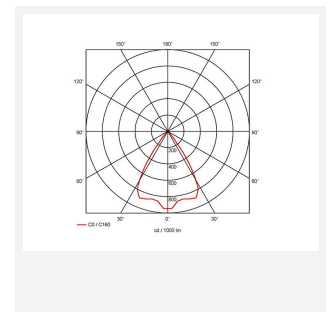

- IP44 compact high performance architectural downlight suitable for commercial, hospitality and retail applications
- Mirror finished anodized reflector
- Remote driver with plug and play connection
- Powered by Tridonic
- Die-cast aluminium construction, powder coated and 30° cut-off angle
- Anti-glare design to create visual comfort
- Dimmable and emergency options

GENERAL INFORMATION

Wattage	28W
Lumens Delivered	2300lm
Lm/W	82lm/W
Beam Angle	65
CRI	90
CCT	3000K
Input	220-240V
Operating Temp	-20°C - 25°C
SDCM	3
UGR	18
Cut-Out Size	125mm
Product Weight without Packaging	0.608 kg

TECHNICAL INFORMATION

Light Source	LED
Colour / Finish	White
IP Rating	IP44
Class Protection	2
Internal / External	Internal
Surface / Recessed / Suspended	Recessed
Lumen Depreciation	L80 60,000h
Warranty (Years)	5
CE Mark	Yes
Diameter	138 mm
Height	105 mm