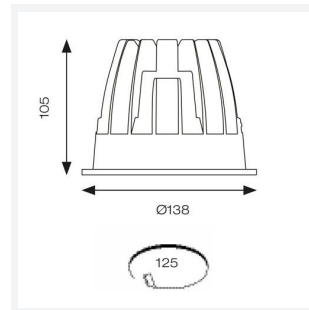

PRODUCT FEATURES

- IP44 compact high performance architectural downlight suitable for commercial, hospitality and retail applications
- Mirror finished anodized reflector
- Remote driver with plug and play connection
- Powered by Tridonic
- Die-cast aluminium construction, powder coated and 30° cut-off angle
- Anti-glare design to create visual comfort
- Dimmable and emergency options

GENERAL INFORMATION	
Wattage	28W
Lumens Delivered	2300lm
Lm/W	82lm/W
Beam Angle	65
CRI	90
CCT	3000K
Input	220/240V
Operating Temp	-20°C - 25°C
SDCM	3
UGR	18
Cut-Out Size	125mm
Product Weight without Packaging	0.608 kg

TECHNICAL INFORMATION	
Light Source	LED
Colour / Finish	White
IP Rating	IP44
Class Protection	2
Internal / External	Internal
Surface / Recessed / Suspended	Recessed
Lumen Depreciation	L80 60,000h
Warranty (Years)	5
CE Mark	Yes
Diameter	138 mm
Height	105 mm