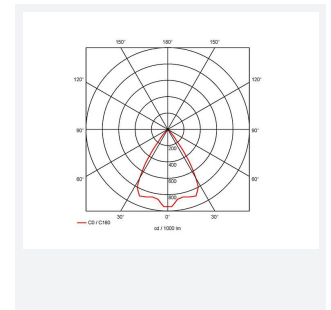

PRODUCT FEATURES

- IP44 compact high performance architectural downlight suitable for commercial, hospitality and retail applications
- Mirror finished anodized reflector
- Remote driver with plug and play connection
- Powered by Tridonic
- Die-cast aluminium construction, powder coated and 30° cut-off angle
- Anti-glare design to create visual comfort
- Dimmable and emergency options

GENERAL INFORMATION	
Wattage	28W
Lumens Delivered	2300lm
Lm/W	82lm/W
Beam Angle	65
CRI	90
CCT	3000K
Input	220/240V
Operating Temp	-20°C - 25°C
SDCM	3
UGR	18
Cut-Out Size	125mm
Product Weight without Packaging	0.608 kg

TECHNICAL INFORMATION	
Light Source	LED
Colour / Finish	White
IP Rating	IP44
Class Protection	2
Internal / External	Internal
Surface / Recessed / Suspended	Recessed
Lumen Depreciation	L80 60,000h
Warranty (Years)	5
CE Mark	Yes
Diameter	138 mm
Height	105 mm