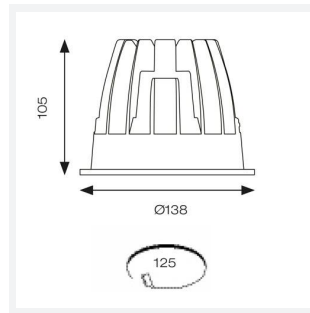

# Unity 125 DHP

<b>Category</b>	Downlights
<b>Application</b>	Ancillary, Commercial, Education, Hospitality, Residential, Retail
<b>Specification</b>	Architectural

**Code:** AULED125DHP/WW/SM3

- IP44 compact high performance architectural downlight suitable for commercial, hospitality and retail applications
- Mirror finished anodized reflector
- Remote driver with plug and play connection
- Powered by Tridonic
- Die-cast aluminium construction, powder coated and 30° cut-off angle
- Anti-glare design to create visual comfort
- Dimmable and emergency options

GENERAL INFORMATION	
Wattage	28W
Lumens Delivered	2300lm
Lm/W	82lm/W
Beam Angle	65
CRI	90
CCT	3000K
Input	220-240V
Operating Temp	0°C - 25°C
SDCM	3
UGR	18
Cut-Out Size	125mm

TECHNICAL INFORMATION	
Light Source	LED
Colour / Finish	White
IP Rating	IP44
Class Protection	2
Internal / External	Internal
Surface / Recessed / Suspended	Recessed
Lumen Depreciation	L80 60,000h
Warranty (Years)	5
CE Mark	Yes
Diameter	138 mm
Height	105 mm