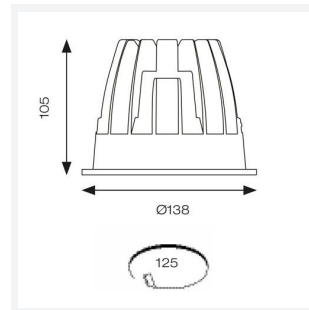

PRODUCT FEATURES

- IP44 compact high performance architectural downlight suitable for commercial, hospitality and retail applications
- Mirror finished anodized reflector
- Remote driver with plug and play connection
- Powered by Tridonic
- Die-cast aluminium construction, powder coated and 30° cut-off angle
- Anti-glare design to create visual comfort
- Dimmable and emergency options

GENERAL INFORMATION	
Wattage	28W
Lumens Delivered	2300lm
Lm/W	82lm/W
Beam Angle	65
CRI	90
CCT	3000K
Input	220/240V
Operating Temp	-20°C - 25°C
SDCM	3
UGR	18
Cut-Out Size	125mm

TECHNICAL INFORMATION	
Light Source	LED
Colour / Finish	White
IP Rating	IP44
Class Protection	2
Internal / External	Internal
Surface / Recessed / Suspended	Recessed
Lumen Depreciation	L80 60,000h
Warranty (Years)	5
CE Mark	Yes
Diameter	138 mm
Height	105 mm