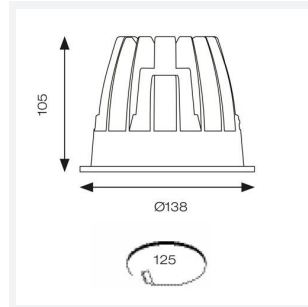

Unity 125 DHP

Category	Downlights
Application	Ancillary, Commercial, Education, Hospitality, Residential, Retail
Specification	Architectural

Code: AULED125DHP/WW/OCTO