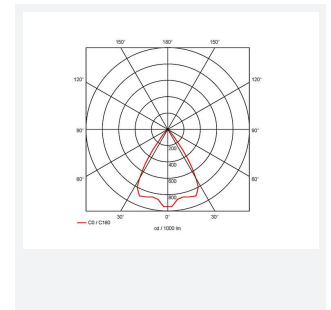

# Unity 125 DHP

Unity 125 DHP Downlight Warm White OCTO  
Code: AULED125DHP/WW/OCTO

Category	Downlights
Application	Ancillary, Commercial, Education, Hospitality, Residential, Retail
Specification	Architectural

GENERAL INFORMATION	
Wattage	28W
Lumens Delivered	2300lm
Lm/W	82lm/W
Beam Angle	65
CRI	90
CCT	3000K
Input	220/240V
Operating Temp	-20°C - 25°C
SDCM	3
UGR	18
Cut-Out Size	125mm

TECHNICAL INFORMATION	
Light Source	LED
Colour / Finish	White
IP Rating	IP44
Class Protection	2
Internal / External	Internal
Surface / Recessed / Suspended	Recessed
Lumen Depreciation	L80 60,000h
Warranty (Years)	5
CE Mark	Yes
Diameter	138 mm
Height	105 mm