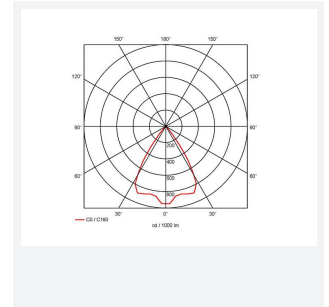

Unity 125 DHP

Category	Downlights
Application	Ancillary, Commercial, Education, Hospitality, Residential, Retail
Specification	Architectural

Code: AULED125DHP/WW/OCTO