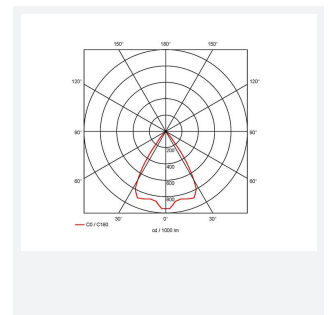

Unity 125 DHP

Category	Downlights
Application	Ancillary, Commercial, Education, Hospitality, Residential, Retail
Specification	Architectural

Code: AULED125DHP/WW/OCTO/SM3