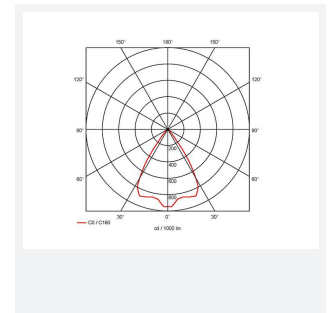

Unity 125 DHP

Unity 125 DHP Downlight Warm White OCTO
Code: AULED125DHP/WW/OCTO/M3

Category	Downlights
Application	Ancillary, Commercial, Education, Hospitality, Residential, Retail
Specification	Architectural

GENERAL INFORMATION	
Wattage	28W
Lumens Delivered	2300lm
Lm/W	82lm/W
Beam Angle	65
CRI	90
CCT	3000K
Input	220/240V
Operating Temp	0°C - 25°C
SDCM	3
UGR	18
Cut-Out Size	125mm

TECHNICAL INFORMATION	
Light Source	LED
Colour / Finish	White
IP Rating	IP44
Class Protection	2
Internal / External	Internal
Surface / Recessed / Suspended	Recessed
Lumen Depreciation	L80 60,000h
Warranty (Years)	5
CE Mark	Yes
Diameter	138 mm
Height	105 mm