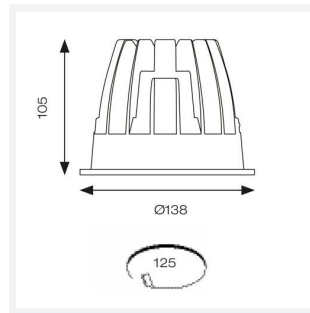

PRODUCT FEATURES

- IP44 compact high performance architectural downlight suitable for commercial, hospitality and retail applications
- Mirror finished anodized reflector
- Remote driver with plug and play connection
- Powered by Tridonic
- Die-cast aluminium construction, powder coated and 30° cut-off angle
- Anti-glare design to create visual comfort
- Dimmable and emergency options

GENERAL INFORMATION	
Wattage	28W
Lumens Delivered	2300lm
Lm/W	82lm/W
Beam Angle	65
CRI	90
CCT	3000K
Input	220/240V
Operating Temp	0°C - 25°C
SDCM	3
UGR	18
Cut-Out Size	125mm

TECHNICAL INFORMATION	
Light Source	LED
Colour / Finish	White
IP Rating	IP44
Class Protection	2
Internal / External	Internal
Surface / Recessed / Suspended	Recessed
Lumen Depreciation	L80 60,000h
Warranty (Years)	5
CE Mark	Yes
Diameter	138 mm
Height	105 mm