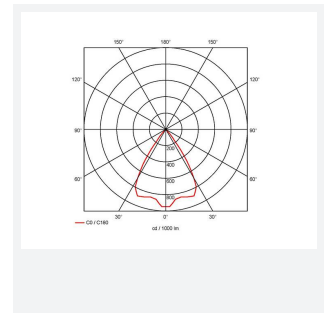

Unity 125 DHP

Category	Downlights
Application	Ancillary, Commercial, Education, Hospitality, Residential, Retail
Specification	Architectural

Code: AULED125DHP/WW/OCTO/DM3