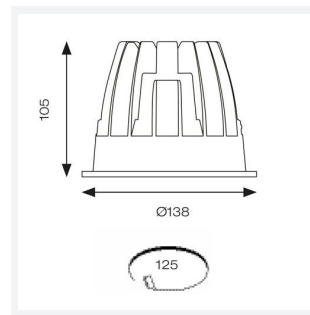

- IP44 compact high performance architectural downlight suitable for commercial, hospitality and retail applications
- Mirror finished anodized reflector
- Remote driver with plug and play connection
- Powered by Tridonic
- Die-cast aluminium construction, powder coated and 30° cut-off angle
- Anti-glare design to create visual comfort
- Dimmable and emergency options

GENERAL INFORMATION	
Wattage	28W
Lumens Delivered	2300lm
Lm/W	82lm/W
Beam Angle	65
CRI	90
CCT	3000K
Input	220-240V
Operating Temp	0°C - 25°C
SDCM	3
UGR	18
Cut-Out Size	125mm
Product Weight without Packaging	1.39 kg

TECHNICAL INFORMATION	
Light Source	LED
Colour / Finish	White
IP Rating	IP44
Class Protection	2
Internal / External	Internal
Surface / Recessed / Suspended	Recessed
Lumen Depreciation	L80 60,000h
Warranty (Years)	5
CE Mark	Yes
Diameter	138 mm
Height	105 mm