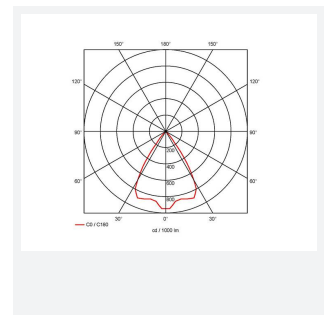

PRODUCT FEATURES

- IP44 compact high performance architectural downlight suitable for commercial, hospitality and retail applications
- Mirror finished anodized reflector
- Remote driver with plug and play connection
- Powered by Tridonic
- Die-cast aluminium construction, powder coated and 30° cut-off angle
- Anti-glare design to create visual comfort
- Dimmable and emergency options

GENERAL INFORMATION	
Wattage	28W
Lumens Delivered	2300lm
Lm/W	82lm/W
Beam Angle	65
CRI	90
CCT	3000K
Input	220/240V
Operating Temp	0°C - 25°C
SDCM	3
UGR	18
Cut-Out Size	125mm
Product Weight without Packaging	1.39 kg

TECHNICAL INFORMATION	
Light Source	LED
Colour / Finish	White
IP Rating	IP44
Class Protection	2
Internal / External	Internal
Surface / Recessed / Suspended	Recessed
Lumen Depreciation	L80 60,000h
Warranty (Years)	5
CE Mark	Yes
Diameter	138 mm
Height	105 mm