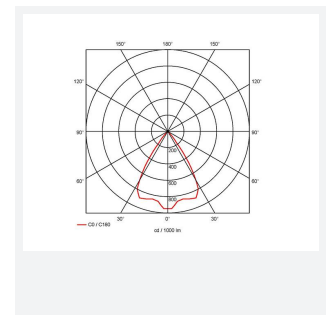

- IP44 compact high performance architectural downlight suitable for commercial, hospitality and retail applications
- Mirror finished anodized reflector
- Remote driver with plug and play connection
- Powered by Tridonic
- Die-cast aluminium construction, powder coated and 30° cut-off angle
- Anti-glare design to create visual comfort
- Dimmable and emergency options

GENERAL INFORMATION	
Wattage	28W
Lumens Delivered	2300lm
Lm/W	82lm/W
Beam Angle	65
CRI	90
CCT	3000K
Input	220-240V
Operating Temp	0°C - 25°C
SDCM	3
UGR	18
Cut-Out Size	125mm
Product Weight without Packaging	1.39 kg

TECHNICAL INFORMATION	
Light Source	LED
Colour / Finish	White
IP Rating	IP44
Class Protection	2
Internal / External	Internal
Surface / Recessed / Suspended	Recessed
Lumen Depreciation	L80 60,000h
Warranty (Years)	5
CE Mark	Yes
Diameter	138 mm
Height	105 mm