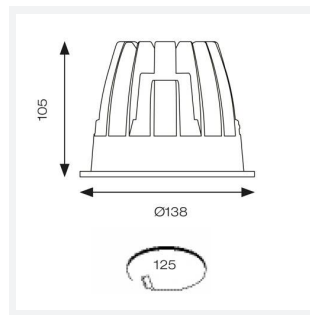

PRODUCT FEATURES

- IP44 compact high performance architectural downlight suitable for commercial, hospitality and retail applications
- Mirror finished anodized reflector
- Remote driver with plug and play connection
- Powered by Tridonic
- Die-cast aluminium construction, powder coated and 30° cut-off angle
- Anti-glare design to create visual comfort
- Dimmable and emergency options

GENERAL INFORMATION	
Wattage	28W
Lumens Delivered	2300lm
Lm/W	82lm/W
Beam Angle	65
CRI	90
CCT	3000K
Input	220/240V
Operating Temp	0°C - 25°C
SDCM	3
UGR	18
Cut-Out Size	125mm
Product Weight without Packaging	1.39 kg

TECHNICAL INFORMATION	
Light Source	LED
Colour / Finish	White
IP Rating	IP44
Class Protection	2
Internal / External	Internal
Surface / Recessed / Suspended	Recessed
Lumen Depreciation	L80 60,000h
Warranty (Years)	5
CE Mark	Yes
Diameter	138 mm
Height	105 mm