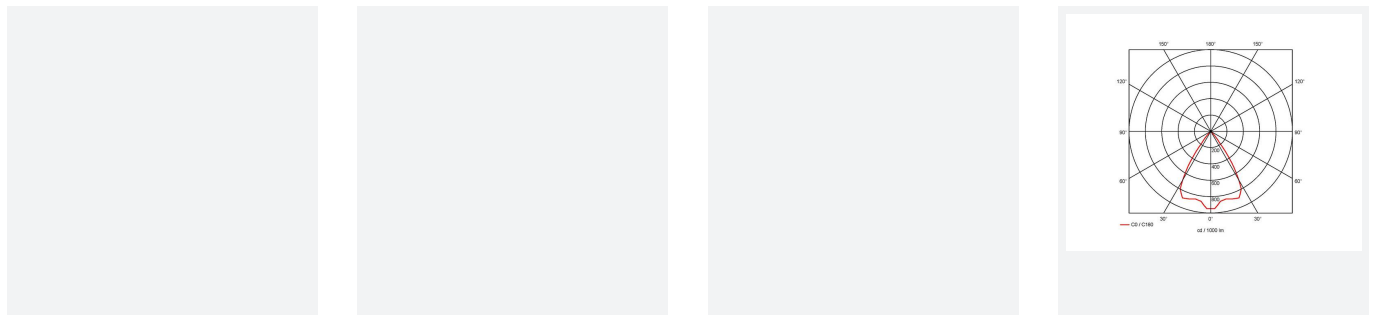

# Unity 125 DHP

Unity 125 DHP Downlight Warm White 1-10V Self-Code: AULED125DHP/WW/DD4/SM3

Category	Downlights
Application	Ancillary, Commercial, Education, Hospitality, Residential, Retail
Specification	Architectural

GENERAL INFORMATION	
Wattage	28W
Lumens Delivered	2300lm
Lm/W	82lm/W
Beam Angle	65
CRI	90
CCT	3000K
Input	220/240V
Operating Temp	0°C - 25°C
SDCM	3
UGR	18
Cut-Out Size	125mm

TECHNICAL INFORMATION	
Light Source	LED
Colour / Finish	White
IP Rating	IP44
Class Protection	2
Internal / External	Internal
Surface / Recessed / Suspended	Recessed
Lumen Depreciation	L80 60,000h
Warranty (Years)	5
CE Mark	Yes
Diameter	138 mm
Height	105 mm