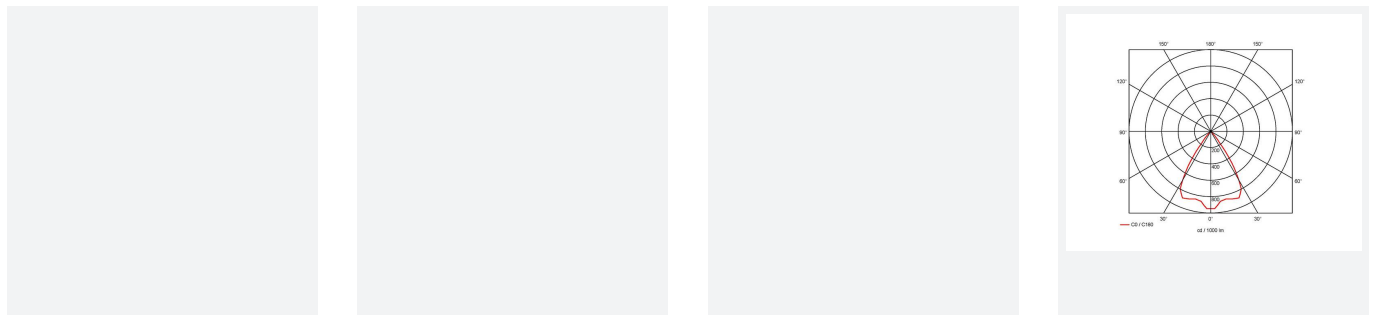

# Unity 125 DHP

Unity 125 DHP Downlight Warm White DALI Self-Code: AULED125DHP/WW/DD3/SM3

Category	Downlights
Application	Ancillary, Commercial, Education, Hospitality, Residential, Retail
Specification	Architectural

GENERAL INFORMATION	
Wattage	28W
Lumens Delivered	2300lm
Lm/W	82lm/W
Beam Angle	65
CRI	90
CCT	3000K
Input	220/240V
Operating Temp	0°C - 25°C
SDCM	3
UGR	18
Cut-Out Size	125mm

TECHNICAL INFORMATION	
Light Source	LED
Colour / Finish	White
IP Rating	IP44
Class Protection	2
Internal / External	Internal
Surface / Recessed / Suspended	Recessed
Lumen Depreciation	L80 60,000h
Warranty (Years)	5
CE Mark	Yes
Diameter	138 mm
Height	105 mm