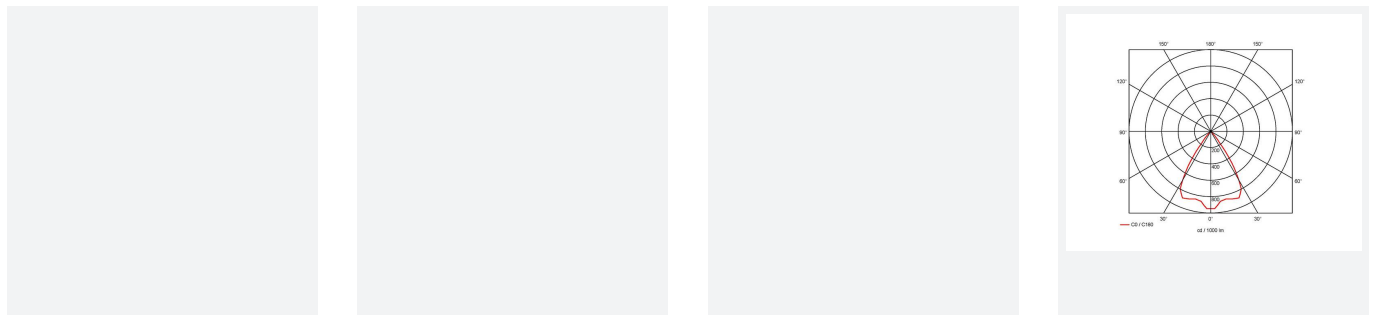

Unity 125 DHP

Unity 125 DHP Downlight Warm White DALI
Code: AULED125DHP/WW/DD3/M3

Category	Downlights
Application	Ancillary, Commercial, Education, Hospitality, Residential, Retail
Specification	Architectural

GENERAL INFORMATION	
Wattage	28W
Lumens Delivered	2300lm
Lm/W	82lm/W
Beam Angle	65
CRI	90
CCT	3000K
Input	220/240V
Operating Temp	0°C - 25°C
SDCM	3
UGR	18
Cut-Out Size	125mm

TECHNICAL INFORMATION	
Light Source	LED
Colour / Finish	White
IP Rating	IP44
Class Protection	2
Internal / External	Internal
Surface / Recessed / Suspended	Recessed
Lumen Depreciation	L80 60,000h
Warranty (Years)	5
CE Mark	Yes
Diameter	138 mm
Height	105 mm