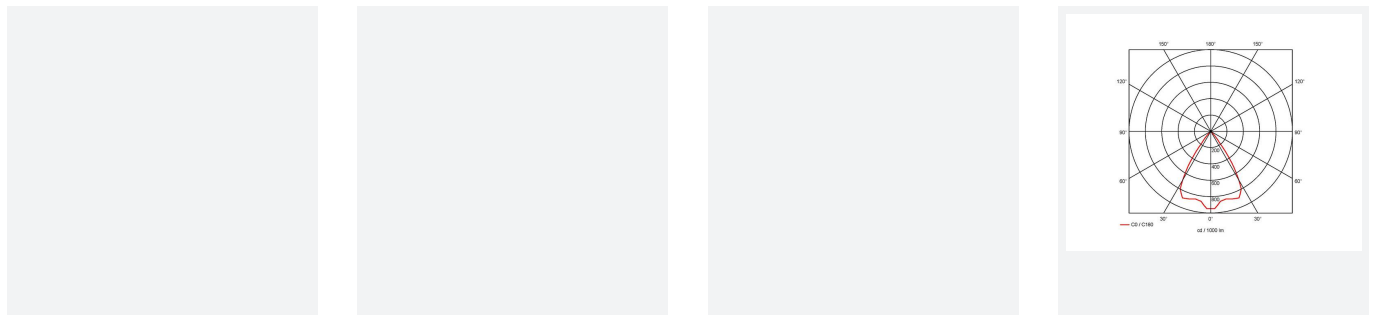

# Unity 125 DHP

Unity 125 DHP Downlight Warm White DALI DALI-  
Code: AULED125DHP/WW/DD3/DM3

Category	Downlights
Application	Ancillary, Commercial, Education, Hospitality, Residential, Retail
Specification	Architectural

GENERAL INFORMATION	
Wattage	28W
Lumens Delivered	2300lm
Lm/W	82lm/W
Beam Angle	65
CRI	90
CCT	3000K
Input	220/240V
Operating Temp	0°C - 25°C
SDCM	3
UGR	18
Cut-Out Size	125mm

TECHNICAL INFORMATION	
Light Source	LED
Colour / Finish	White
IP Rating	IP44
Class Protection	2
Internal / External	Internal
Surface / Recessed / Suspended	Recessed
Lumen Depreciation	L80 60,000h
Warranty (Years)	5
CE Mark	Yes
Diameter	138 mm
Height	105 mm