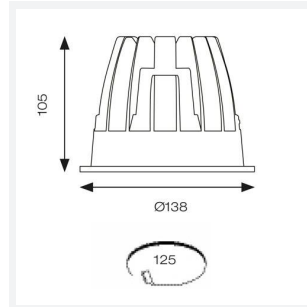

Unity 125 DHP

Category	Downlights
Application	Ancillary, Commercial, Education, Hospitality, Residential, Retail
Specification	Architectural

Code: AULED125DHP/OCTO