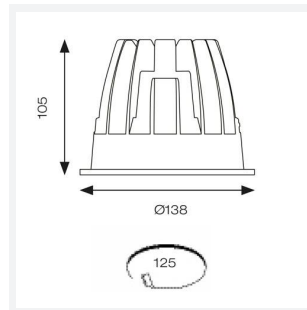

PRODUCT FEATURES

- IP44 compact high performance architectural downlight suitable for commercial, hospitality and retail applications
- Mirror finished anodized reflector
- Remote driver with plug and play connection
- Powered by Tridonic
- Die-cast aluminium construction, powder coated and 30° cut-off angle
- Anti-glare design to create visual comfort
- Dimmable and emergency options

GENERAL INFORMATION	
Wattage	28W
Lumens Delivered	2400lm
Lm/W	85lm/W
Beam Angle	65
CRI	90
CCT	4000K
Input	220-240V
Operating Temp	-20°C - 25°C
SDCM	3
UGR	18
Cut-Out Size	125mm
Product Weight without Packaging	1.112 kg

TECHNICAL INFORMATION	
Light Source	LED
Colour / Finish	White
IP Rating	IP44
Class Protection	2
Internal / External	Internal
Surface / Recessed / Suspended	Recessed
Lumen Depreciation	L80 60,000h
Warranty (Years)	5
CE Mark	Yes
Diameter	138 mm
Height	105 mm