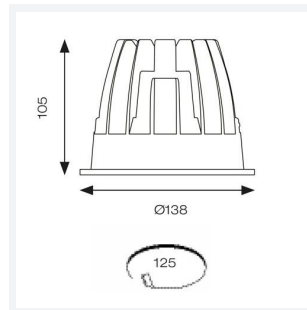

PRODUCT FEATURES

- IP44 compact high performance architectural downlight suitable for commercial, hospitality and retail applications
- Mirror finished anodized reflector
- Remote driver with plug and play connection
- Powered by Tridonic
- Die-cast aluminium construction, powder coated and 30° cut-off angle
- Anti-glare design to create visual comfort
- Dimmable and emergency options

GENERAL INFORMATION	
Wattage	28W
Lumens Delivered	2400lm
Lm/W	85lm/W
Beam Angle	65
CRI	90
CCT	4000K
Input	220/240V
Operating Temp	-20°C - 25°C
SDCM	3
UGR	18
Cut-Out Size	125mm
Product Weight without Packaging	1.112 kg

TECHNICAL INFORMATION	
Light Source	LED
Colour / Finish	White
IP Rating	IP44
Class Protection	2
Internal / External	Internal
Surface / Recessed / Suspended	Recessed
Lumen Depreciation	L80 60,000h
Warranty (Years)	5
CE Mark	Yes
Diameter	138 mm
Height	105 mm