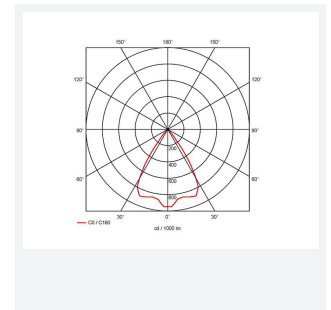

PRODUCT FEATURES

- IP44 compact high performance architectural downlight suitable for commercial, hospitality and retail applications
- Mirror finished anodized reflector
- Remote driver with plug and play connection
- Powered by Tridonic
- Die-cast aluminium construction, powder coated and 30° cut-off angle
- Anti-glare design to create visual comfort
- Dimmable and emergency options

GENERAL INFORMATION	
Wattage	28W
Lumens Delivered	2400lm
Lm/W	85lm/W
Beam Angle	65
CRI	90
CCT	4000K
Input	220/240V
Operating Temp	-20°C - 25°C
SDCM	3
UGR	18
Cut-Out Size	125mm
Product Weight without Packaging	1.112 kg

TECHNICAL INFORMATION	
Light Source	LED
Colour / Finish	White
IP Rating	IP44
Class Protection	2
Internal / External	Internal
Surface / Recessed / Suspended	Recessed
Lumen Depreciation	L80 60,000h
Warranty (Years)	5
CE Mark	Yes
Diameter	138 mm
Height	105 mm