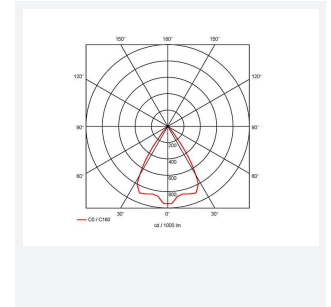

Unity 125 DHP

Category	Downlights
Application	Ancillary, Commercial, Education, Hospitality, Residential, Retail
Specification	Architectural

Code: AULED125DHP/OCTO