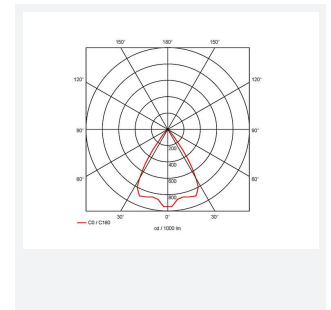

PRODUCT FEATURES

- IP44 compact high performance architectural downlight suitable for commercial, hospitality and retail applications
- Mirror finished anodized reflector
- Remote driver with plug and play connection
- Powered by Tridonic
- Die-cast aluminium construction, powder coated and 30° cut-off angle
- Anti-glare design to create visual comfort
- Dimmable and emergency options

GENERAL INFORMATION	
Wattage	28W
Lumens Delivered	2400lm
Lm/W	85lm/W
Beam Angle	65
CRI	90
CCT	4000K
Input	220-240V
Operating Temp	-20°C - 25°C
SDCM	3
UGR	18
Cut-Out Size	125mm
Product Weight without Packaging	1.112 kg

TECHNICAL INFORMATION	
Light Source	LED
Colour / Finish	White
IP Rating	IP44
Class Protection	2
Internal / External	Internal
Surface / Recessed / Suspended	Recessed
Lumen Depreciation	L80 60,000h
Warranty (Years)	5
CE Mark	Yes
Diameter	138 mm
Height	105 mm