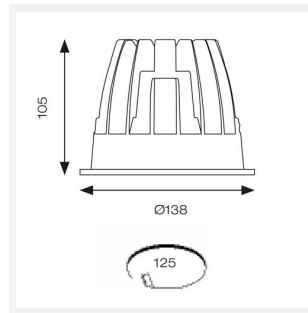

# Unity 125 DHP

<b>Category</b>	Downlights
<b>Application</b>	Ancillary, Commercial, Education, Hospitality, Residential, Retail
<b>Specification</b>	Architectural

**Code:** AULED125DHP/OCTO/SM3

- IP44 compact high performance architectural downlight suitable for commercial, hospitality and retail applications
- Mirror finished anodized reflector
- Remote driver with plug and play connection
- Powered by Tridonic
- Die-cast aluminium construction, powder coated and 30° cut-off angle
- Anti-glare design to create visual comfort
- Dimmable and emergency options

GENERAL INFORMATION	
Wattage	28W
Lumens Delivered	2400lm
Lm/W	85lm/W
Beam Angle	65
CRI	90
CCT	4000K
Input	220-240V
Operating Temp	0°C - 25°C
SDCM	3
UGR	18
Cut-Out Size	125mm

TECHNICAL INFORMATION	
Light Source	LED
Colour / Finish	White
IP Rating	IP44
Class Protection	2
Internal / External	Internal
Surface / Recessed / Suspended	Recessed
Lumen Depreciation	L80 60,000h
Warranty (Years)	5
CE Mark	Yes
Diameter	138 mm
Height	105 mm