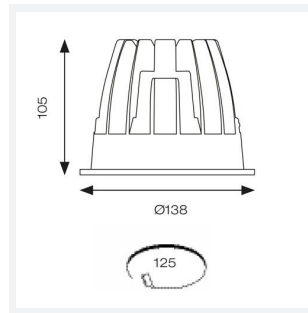

PRODUCT FEATURES

- IP44 compact high performance architectural downlight suitable for commercial, hospitality and retail applications
- Mirror finished anodized reflector
- Remote driver with plug and play connection
- Powered by Tridonic
- Die-cast aluminium construction, powder coated and 30° cut-off angle
- Anti-glare design to create visual comfort
- Dimmable and emergency options

GENERAL INFORMATION	
Wattage	28W
Lumens Delivered	2400lm
Lm/W	85lm/W
Beam Angle	65
CRI	90
CCT	4000K
Input	220/240V
Operating Temp	0°C - 25°C
SDCM	3
UGR	18
Cut-Out Size	125mm

TECHNICAL INFORMATION	
Light Source	LED
Colour / Finish	White
IP Rating	IP44
Class Protection	2
Internal / External	Internal
Surface / Recessed / Suspended	Recessed
Lumen Depreciation	L80 60,000h
Warranty (Years)	5
CE Mark	Yes
Diameter	138 mm
Height	105 mm