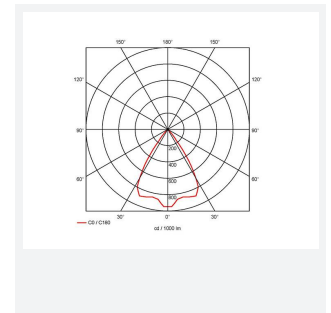

PRODUCT FEATURES

- IP44 compact high performance architectural downlight suitable for commercial, hospitality and retail applications
- Mirror finished anodized reflector
- Remote driver with plug and play connection
- Powered by Tridonic
- Die-cast aluminium construction, powder coated and 30° cut-off angle
- Anti-glare design to create visual comfort
- Dimmable and emergency options

GENERAL INFORMATION	
Wattage	28W
Lumens Delivered	2400lm
Lm/W	85lm/W
Beam Angle	65
CRI	90
CCT	4000K
Input	220/240V
Operating Temp	0°C - 25°C
SDCM	3
UGR	18
Cut-Out Size	125mm

TECHNICAL INFORMATION	
Light Source	LED
Colour / Finish	White
IP Rating	IP44
Class Protection	2
Internal / External	Internal
Surface / Recessed / Suspended	Recessed
Lumen Depreciation	L80 60,000h
Warranty (Years)	5
CE Mark	Yes
Diameter	138 mm
Height	105 mm