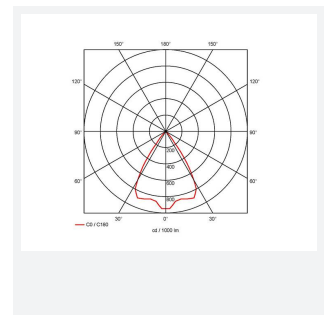

- IP44 compact high performance architectural downlight suitable for commercial, hospitality and retail applications
- Mirror finished anodized reflector
- Remote driver with plug and play connection
- Powered by Tridonic
- Die-cast aluminium construction, powder coated and 30° cut-off angle
- Anti-glare design to create visual comfort
- Dimmable and emergency options

GENERAL INFORMATION	
Wattage	28W
Lumens Delivered	2400lm
Lm/W	85lm/W
Beam Angle	65
CRI	90
CCT	4000K
Input	220-240V
Operating Temp	0°C - 25°C
SDCM	3
UGR	18
Cut-Out Size	125mm
Product Weight without Packaging	1.112 kg

TECHNICAL INFORMATION	
Light Source	LED
Colour / Finish	White
IP Rating	IP44
Class Protection	2
Internal / External	Internal
Surface / Recessed / Suspended	Recessed
Lumen Depreciation	L80 60,000h
Warranty (Years)	5
CE Mark	Yes
Diameter	138 mm
Height	105 mm