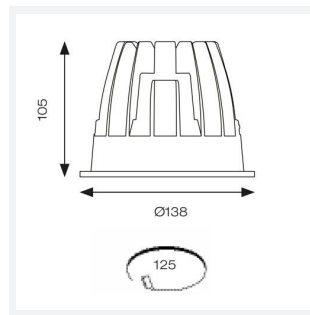

- IP44 compact high performance architectural downlight suitable for commercial, hospitality and retail applications
- Mirror finished anodized reflector
- Remote driver with plug and play connection
- Powered by Tridonic
- Die-cast aluminium construction, powder coated and 30° cut-off angle
- Anti-glare design to create visual comfort
- Dimmable and emergency options

GENERAL INFORMATION	
Wattage	28W
Lumens Delivered	2400lm
Lm/W	85lm/W
Beam Angle	65
CRI	90
CCT	4000K
Input	220-240V
Operating Temp	0°C - 25°C
SDCM	3
UGR	18
Cut-Out Size	125mm
Product Weight without Packaging	1.112 kg

TECHNICAL INFORMATION	
Light Source	LED
Colour / Finish	White
IP Rating	IP44
Class Protection	2
Internal / External	Internal
Surface / Recessed / Suspended	Recessed
Lumen Depreciation	L80 60,000h
Warranty (Years)	5
CE Mark	Yes
Diameter	138 mm
Height	105 mm