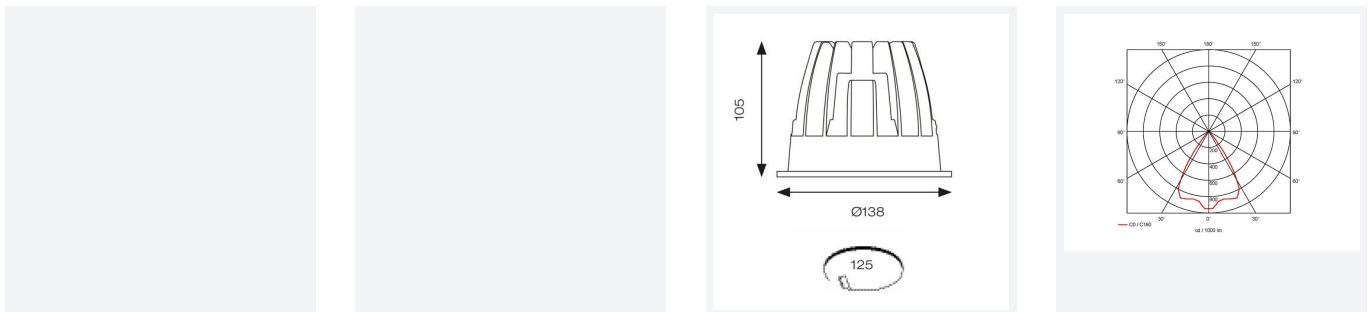

# Unity 125 DHP

Unity 125 DHP Downlight Cool White Emergency  
Code: AULED125DHP/M3

Category	Downlights
Application	Ancillary, Commercial, Education, Hospitality, Residential, Retail
Specification	Architectural

GENERAL INFORMATION	
Wattage	28W
Lumens Delivered	2400lm
Lm/W	85lm/W
Beam Angle	65
CRI	90
CCT	4000K
Input	220/240V
Operating Temp	0°C - 25°C
SDCM	3
UGR	18
Cut-Out Size	125mm
Product Weight without Packaging	1.112 kg

TECHNICAL INFORMATION	
Light Source	LED
Colour / Finish	White
IP Rating	IP44
Class Protection	2
Internal / External	Internal
Surface / Recessed / Suspended	Recessed
Lumen Depreciation	L80 60,000h
Warranty (Years)	5
CE Mark	Yes
Diameter	138 mm
Height	105 mm