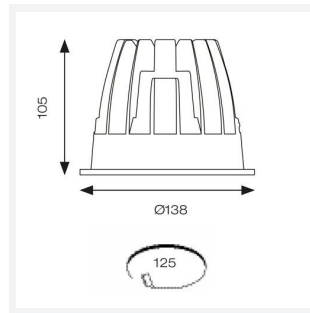

PRODUCT FEATURES

- IP44 compact high performance architectural downlight suitable for commercial, hospitality and retail applications
- Mirror finished anodized reflector
- Remote driver with plug and play connection
- Powered by Tridonic
- Die-cast aluminium construction, powder coated and 30° cut-off angle
- Anti-glare design to create visual comfort
- Dimmable and emergency options

GENERAL INFORMATION	
Wattage	28W
Lumens Delivered	2400lm
Lm/W	85lm/W
Beam Angle	65
CRI	90
CCT	4000K
Input	220/240V
Operating Temp	0°C - 25°C
SDCM	3
UGR	18
Cut-Out Size	125mm

TECHNICAL INFORMATION	
Light Source	LED
Colour / Finish	White
IP Rating	IP44
Class Protection	2
Internal / External	Internal
Surface / Recessed / Suspended	Recessed
Lumen Depreciation	L80 60,000h
Warranty (Years)	5
CE Mark	Yes
Diameter	138 mm
Height	105 mm