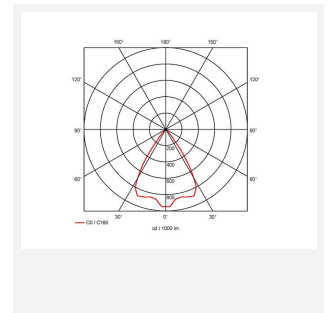

PRODUCT FEATURES

- IP44 compact high performance architectural downlight suitable for commercial, hospitality and retail applications
- Mirror finished anodized reflector
- Remote driver with plug and play connection
- Powered by Tridonic
- Die-cast aluminium construction, powder coated and 30° cut-off angle
- Anti-glare design to create visual comfort
- Dimmable and emergency options

GENERAL INFORMATION	
Wattage	28W
Lumens Delivered	2400lm
Lm/W	85lm/W
Beam Angle	65
CRI	90
CCT	4000K
Input	220/240V
Operating Temp	0°C - 25°C
SDCM	3
UGR	18
Cut-Out Size	125mm

TECHNICAL INFORMATION	
Light Source	LED
Colour / Finish	White
IP Rating	IP44
Class Protection	2
Internal / External	Internal
Surface / Recessed / Suspended	Recessed
Lumen Depreciation	L80 60,000h
Warranty (Years)	5
CE Mark	Yes
Diameter	138 mm
Height	105 mm