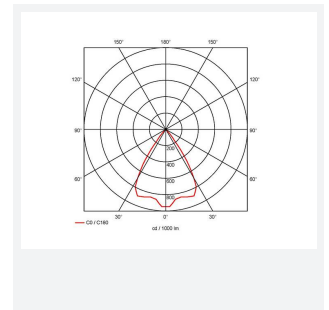

# Unity 125 DHP

Unity 125 DHP Downlight Cool White 1-10V  
Code: AULED125DHP/DD4

Category	Downlights
Application	Ancillary, Commercial, Education, Hospitality, Residential, Retail
Specification	Architectural

GENERAL INFORMATION	
Wattage	28W
Lumens Delivered	2400lm
Lm/W	85lm/W
Beam Angle	65
CRI	90
CCT	4000K
Input	220/240V
Operating Temp	-20°C - 25°C
SDCM	3
UGR	18
Cut-Out Size	125mm

TECHNICAL INFORMATION	
Light Source	LED
Colour / Finish	White
IP Rating	IP44
Class Protection	2
Internal / External	Internal
Surface / Recessed / Suspended	Recessed
Lumen Depreciation	L80 60,000h
Warranty (Years)	5
CE Mark	Yes
Diameter	138 mm
Height	105 mm