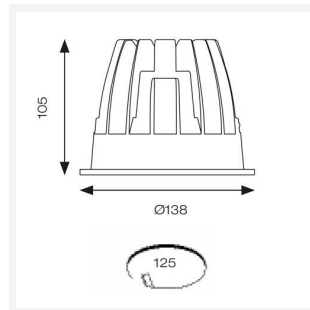

PRODUCT FEATURES

- IP44 compact high performance architectural downlight suitable for commercial, hospitality and retail applications
- Mirror finished anodized reflector
- Remote driver with plug and play connection
- Powered by Tridonic
- Die-cast aluminium construction, powder coated and 30° cut-off angle
- Anti-glare design to create visual comfort
- Dimmable and emergency options

GENERAL INFORMATION	
Wattage	28W
Lumens Delivered	2400lm
Lm/W	85lm/W
Beam Angle	65
CRI	90
CCT	4000K
Input	220-240V
Operating Temp	-20°C - 25°C
SDCM	3
UGR	18
Cut-Out Size	125mm

TECHNICAL INFORMATION	
Light Source	LED
Colour / Finish	White
IP Rating	IP44
Class Protection	2
Internal / External	Internal
Surface / Recessed / Suspended	Recessed
Lumen Depreciation	L80 60,000h
Warranty (Years)	5
CE Mark	Yes
Diameter	138 mm
Height	105 mm