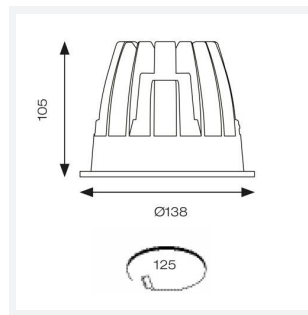

Unity 125 DHP

Unity 125 DHP Downlight Cool White 1-10V Self-Code: AULED125DHP/DD4/SM3

Category	Downlights
Application	Ancillary, Commercial, Education, Hospitality, Residential, Retail
Specification	Architectural

GENERAL INFORMATION	
Wattage	28W
Lumens Delivered	2400lm
Lm/W	85lm/W
Beam Angle	65
CRI	90
CCT	4000K
Input	220-240V
Operating Temp	0°C - 25°C
SDCM	3
UGR	18
Cut-Out Size	125mm

TECHNICAL INFORMATION	
Light Source	LED
Colour / Finish	White
IP Rating	IP44
Class Protection	2
Internal / External	Internal
Surface / Recessed / Suspended	Recessed
Lumen Depreciation	L80 60,000h
Warranty (Years)	5
CE Mark	Yes
Diameter	138 mm
Height	105 mm