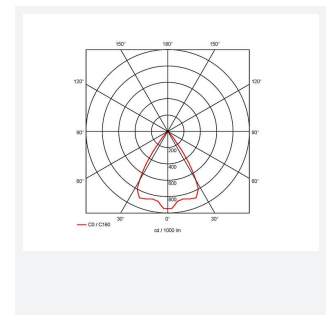

Unity 125 DHP

Unity 125 DHP Downlight Cool White 1-10V Self-Code: AULED125DHP/DD4/SM3

Category	Downlights
Application	Ancillary, Commercial, Education, Hospitality, Residential, Retail
Specification	Architectural

GENERAL INFORMATION	
Wattage	28W
Lumens Delivered	2400lm
Lm/W	85lm/W
Beam Angle	65
CRI	90
CCT	4000K
Input	220-240V
Operating Temp	0°C - 25°C
SDCM	3
UGR	18
Cut-Out Size	125mm

TECHNICAL INFORMATION	
Light Source	LED
Colour / Finish	White
IP Rating	IP44
Class Protection	2
Internal / External	Internal
Surface / Recessed / Suspended	Recessed
Lumen Depreciation	L80 60,000h
Warranty (Years)	5
CE Mark	Yes
Diameter	138 mm
Height	105 mm