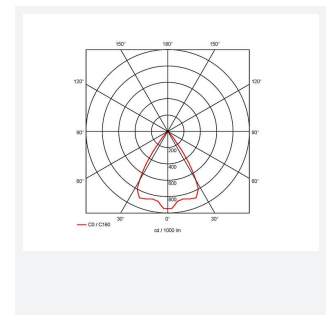

Unity 125 DHP

Unity 125 DHP Downlight Cool White 1-10V Self-Code: AULED125DHP/DD4/SM3

Category	Downlights
Application	Ancillary, Commercial, Education, Hospitality, Residential, Retail
Specification	Architectural

GENERAL INFORMATION	
Wattage	28W
Lumens Delivered	2400lm
Lm/W	85lm/W
Beam Angle	65
CRI	90
CCT	4000K
Input	220/240V
Operating Temp	0°C - 25°C
SDCM	3
UGR	18
Cut-Out Size	125mm

TECHNICAL INFORMATION	
Light Source	LED
Colour / Finish	White
IP Rating	IP44
Class Protection	2
Internal / External	Internal
Surface / Recessed / Suspended	Recessed
Lumen Depreciation	L80 60,000h
Warranty (Years)	5
CE Mark	Yes
Diameter	138 mm
Height	105 mm