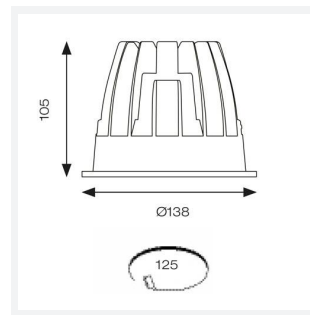

PRODUCT FEATURES

- IP44 compact high performance architectural downlight suitable for commercial, hospitality and retail applications
- Mirror finished anodized reflector
- Remote driver with plug and play connection
- Powered by Tridonic
- Die-cast aluminium construction, powder coated and 30° cut-off angle
- Anti-glare design to create visual comfort
- Dimmable and emergency options

GENERAL INFORMATION	
Wattage	28W
Lumens Delivered	2400lm
Lm/W	85lm/W
Beam Angle	65
CRI	90
CCT	4000K
Input	220/240V
Operating Temp	0°C - 25°C
SDCM	3
UGR	18
Cut-Out Size	125mm

TECHNICAL INFORMATION	
Light Source	LED
Colour / Finish	White
IP Rating	IP44
Class Protection	2
Internal / External	Internal
Surface / Recessed / Suspended	Recessed
Lumen Depreciation	L80 60,000h
Warranty (Years)	5
CE Mark	Yes
Diameter	138 mm
Height	105 mm