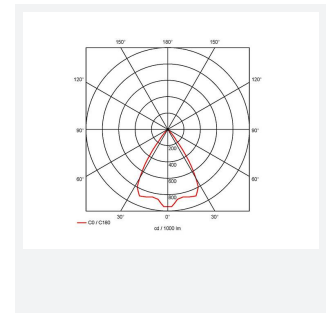

# Unity 125 DHP

Unity 125 DHP Downlight Cool White 1-10V  
Code: AULED125DHP/DD4/M3

Category	Downlights
Application	Ancillary, Commercial, Education, Hospitality, Residential, Retail
Specification	Architectural

GENERAL INFORMATION	
Wattage	28W
Lumens Delivered	2400lm
Lm/W	85lm/W
Beam Angle	65
CRI	90
CCT	4000K
Input	220/240V
Operating Temp	0°C - 25°C
SDCM	3
UGR	18
Cut-Out Size	125mm

TECHNICAL INFORMATION	
Light Source	LED
Colour / Finish	White
IP Rating	IP44
Class Protection	2
Internal / External	Internal
Surface / Recessed / Suspended	Recessed
Lumen Depreciation	L80 60,000h
Warranty (Years)	5
CE Mark	Yes
Diameter	138 mm
Height	105 mm