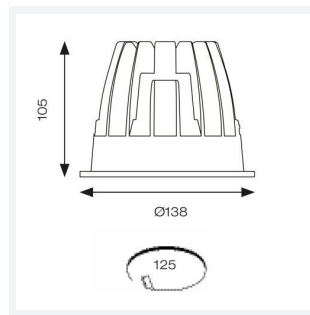

PRODUCT FEATURES

- IP44 compact high performance architectural downlight suitable for commercial, hospitality and retail applications
- Mirror finished anodized reflector
- Remote driver with plug and play connection
- Powered by Tridonic
- Die-cast aluminium construction, powder coated and 30° cut-off angle
- Anti-glare design to create visual comfort
- Dimmable and emergency options

GENERAL INFORMATION	
Wattage	28W
Lumens Delivered	2400lm
Lm/W	85lm/W
Beam Angle	65
CRI	90
CCT	4000K
Input	220-240V
Operating Temp	0°C - 25°C
SDCM	3
UGR	18
Cut-Out Size	125mm

TECHNICAL INFORMATION	
Light Source	LED
Colour / Finish	White
IP Rating	IP44
Class Protection	2
Internal / External	Internal
Surface / Recessed / Suspended	Recessed
Lumen Depreciation	L80 60,000h
Warranty (Years)	5
CE Mark	Yes
Diameter	138 mm
Height	105 mm