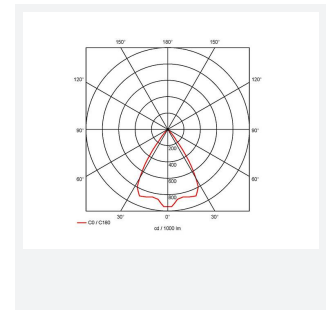

PRODUCT FEATURES

- IP44 compact high performance architectural downlight suitable for commercial, hospitality and retail applications
- Mirror finished anodized reflector
- Remote driver with plug and play connection
- Powered by Tridonic
- Die-cast aluminium construction, powder coated and 30° cut-off angle
- Anti-glare design to create visual comfort
- Dimmable and emergency options

GENERAL INFORMATION	
Wattage	28W
Lumens Delivered	2400lm
Lm/W	85lm/W
Beam Angle	65
CRI	90
CCT	4000K
Input	220/240V
Operating Temp	-20°C - 25°C
SDCM	3
UGR	18
Cut-Out Size	125mm
Product Weight without Packaging	0.72 kg

TECHNICAL INFORMATION	
Light Source	LED
Colour / Finish	White
IP Rating	IP44
Class Protection	2
Internal / External	Internal
Surface / Recessed / Suspended	Recessed
Lumen Depreciation	L80 60,000h
Warranty (Years)	5
CE Mark	Yes
Diameter	138 mm
Height	105 mm