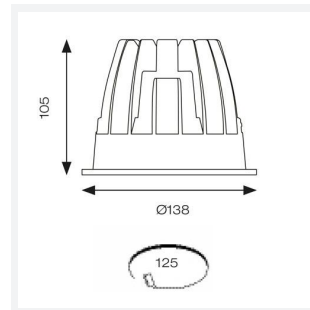

PRODUCT FEATURES

- IP44 compact high performance architectural downlight suitable for commercial, hospitality and retail applications
- Mirror finished anodized reflector
- Remote driver with plug and play connection
- Powered by Tridonic
- Die-cast aluminium construction, powder coated and 30° cut-off angle
- Anti-glare design to create visual comfort
- Dimmable and emergency options

GENERAL INFORMATION	
Wattage	28W
Lumens Delivered	2400lm
Lm/W	85lm/W
Beam Angle	65
CRI	90
CCT	4000K
Input	220-240V
Operating Temp	-20°C - 25°C
SDCM	3
UGR	18
Cut-Out Size	125mm
Product Weight without Packaging	0.72 kg

TECHNICAL INFORMATION	
Light Source	LED
Colour / Finish	White
IP Rating	IP44
Class Protection	2
Internal / External	Internal
Surface / Recessed / Suspended	Recessed
Lumen Depreciation	L80 60,000h
Warranty (Years)	5
CE Mark	Yes
Diameter	138 mm
Height	105 mm