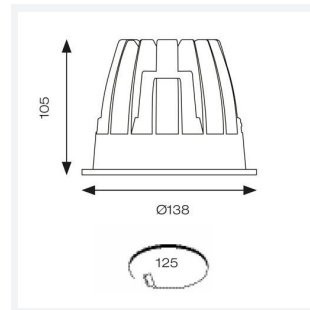

PRODUCT FEATURES

- IP44 compact high performance architectural downlight suitable for commercial, hospitality and retail applications
- Mirror finished anodized reflector
- Remote driver with plug and play connection
- Powered by Tridonic
- Die-cast aluminium construction, powder coated and 30° cut-off angle
- Anti-glare design to create visual comfort
- Dimmable and emergency options

GENERAL INFORMATION	
Wattage	28W
Lumens Delivered	2400lm
Lm/W	85lm/W
Beam Angle	65
CRI	90
CCT	4000K
Input	220/240V
Operating Temp	-20°C - 25°C
SDCM	3
UGR	18
Cut-Out Size	125mm
Product Weight without Packaging	0.72 kg

TECHNICAL INFORMATION	
Light Source	LED
Colour / Finish	White
IP Rating	IP44
Class Protection	2
Internal / External	Internal
Surface / Recessed / Suspended	Recessed
Lumen Depreciation	L80 60,000h
Warranty (Years)	5
CE Mark	Yes
Diameter	138 mm
Height	105 mm