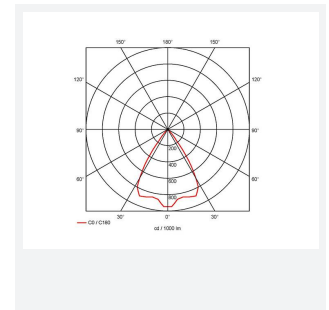

PRODUCT FEATURES

- IP44 compact high performance architectural downlight suitable for commercial, hospitality and retail applications
- Mirror finished anodized reflector
- Remote driver with plug and play connection
- Powered by Tridonic
- Die-cast aluminium construction, powder coated and 30° cut-off angle
- Anti-glare design to create visual comfort
- Dimmable and emergency options

GENERAL INFORMATION	
Wattage	28W
Lumens Delivered	2400lm
Lm/W	85lm/W
Beam Angle	65
CRI	90
CCT	4000K
Input	220-240V
Operating Temp	-20°C - 25°C
SDCM	3
UGR	18
Cut-Out Size	125mm
Product Weight without Packaging	0.72 kg

TECHNICAL INFORMATION	
Light Source	LED
Colour / Finish	White
IP Rating	IP44
Class Protection	2
Internal / External	Internal
Surface / Recessed / Suspended	Recessed
Lumen Depreciation	L80 60,000h
Warranty (Years)	5
CE Mark	Yes
Diameter	138 mm
Height	105 mm