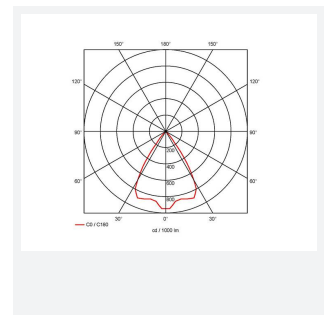

PRODUCT FEATURES

- IP44 compact high performance architectural downlight suitable for commercial, hospitality and retail applications
- Mirror finished anodized reflector
- Remote driver with plug and play connection
- Powered by Tridonic
- Die-cast aluminium construction, powder coated and 30° cut-off angle
- Anti-glare design to create visual comfort
- Dimmable and emergency options

GENERAL INFORMATION	
Wattage	28W
Lumens Delivered	2400lm
Lm/W	85lm/W
Beam Angle	65
CRI	90
CCT	4000K
Input	220/240V
Operating Temp	0°C - 25°C
SDCM	3
UGR	18
Cut-Out Size	125mm

TECHNICAL INFORMATION	
Light Source	LED
Colour / Finish	White
IP Rating	IP44
Class Protection	2
Internal / External	Internal
Surface / Recessed / Suspended	Recessed
Lumen Depreciation	L80 60,000h
Warranty (Years)	5
CE Mark	Yes
Diameter	138 mm
Height	105 mm