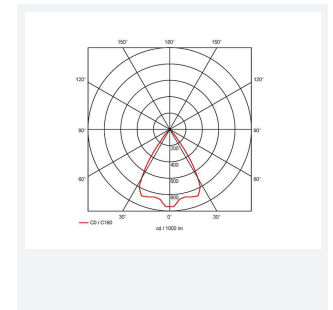

PRODUCT FEATURES

- IP44 compact high performance architectural downlight suitable for commercial, hospitality and retail applications
- Mirror finished anodized reflector
- Remote driver with plug and play connection
- Powered by Tridonic
- Die-cast aluminium construction, powder coated and 30° cut-off angle
- Anti-glare design to create visual comfort
- Dimmable and emergency options

GENERAL INFORMATION	
Wattage	28W
Lumens Delivered	2400lm
Lm/W	85lm/W
Beam Angle	65
CRI	90
CCT	4000K
Input	220-240V
Operating Temp	-20°C - 25°C
SDCM	3
UGR	18
Cut-Out Size	125mm

TECHNICAL INFORMATION	
Light Source	LED
Colour / Finish	White
IP Rating	IP44
Class Protection	2
Internal / External	Internal
Surface / Recessed / Suspended	Recessed
Lumen Depreciation	L80 60,000h
Warranty (Years)	5
CE Mark	Yes
Diameter	138 mm
Height	105 mm