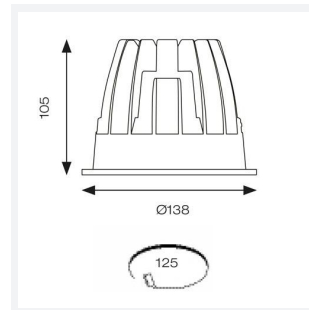

PRODUCT FEATURES

- IP44 compact high performance architectural downlight suitable for commercial, hospitality and retail applications
- Mirror finished anodized reflector
- Remote driver with plug and play connection
- Powered by Tridonic
- Die-cast aluminium construction, powder coated and 30° cut-off angle
- Anti-glare design to create visual comfort
- Dimmable and emergency options

GENERAL INFORMATION	
Wattage	28W
Lumens Delivered	2400lm
Lm/W	85lm/W
Beam Angle	65
CRI	90
CCT	4000K
Input	220-240V
Operating Temp	-20°C - 25°C
SDCM	3
UGR	18
Cut-Out Size	125mm

TECHNICAL INFORMATION	
Light Source	LED
Colour / Finish	White
IP Rating	IP44
Class Protection	2
Internal / External	Internal
Surface / Recessed / Suspended	Recessed
Lumen Depreciation	L80 60,000h
Warranty (Years)	5
CE Mark	Yes
Diameter	138 mm
Height	105 mm