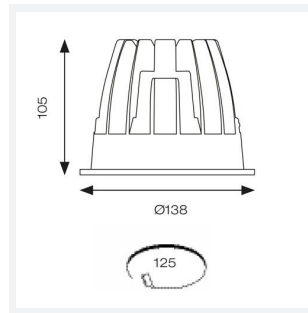

PRODUCT FEATURES

- IP44 compact high performance architectural downlight suitable for commercial, hospitality and retail applications
- Mirror finished anodized reflector
- Remote driver with plug and play connection
- Powered by Tridonic
- Die-cast aluminium construction, powder coated and 30° cut-off angle
- Anti-glare design to create visual comfort
- Dimmable and emergency options

GENERAL INFORMATION	
Wattage	28W
Lumens Delivered	2400lm
Lm/W	85lm/W
Beam Angle	65
CRI	90
CCT	4000K
Input	220/240V
Operating Temp	-20°C - 25°C
SDCM	3
UGR	18
Cut-Out Size	125mm

TECHNICAL INFORMATION	
Light Source	LED
Colour / Finish	White
IP Rating	IP44
Class Protection	2
Internal / External	Internal
Surface / Recessed / Suspended	Recessed
Lumen Depreciation	L80 60,000h
Warranty (Years)	5
CE Mark	Yes
Diameter	138 mm
Height	105 mm