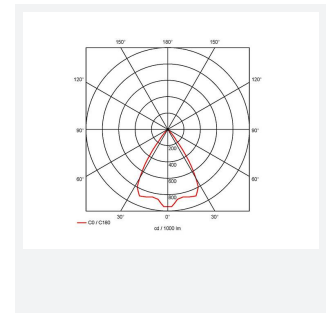

PRODUCT FEATURES

- IP44 compact high performance architectural downlight suitable for commercial, hospitality and retail applications
- Mirror finished anodized reflector
- Remote driver with plug and play connection
- Powered by Tridonic
- Die-cast aluminium construction, powder coated and 30° cut-off angle
- Anti-glare design to create visual comfort
- Dimmable and emergency options

GENERAL INFORMATION	
Wattage	28W
Lumens Delivered	2400lm
Lm/W	85lm/W
Beam Angle	65
CRI	90
CCT	4000K
Input	220/240V
Operating Temp	-20°C - 25°C
SDCM	3
UGR	18
Cut-Out Size	125mm

TECHNICAL INFORMATION	
Light Source	LED
Colour / Finish	White
IP Rating	IP44
Class Protection	2
Internal / External	Internal
Surface / Recessed / Suspended	Recessed
Lumen Depreciation	L80 60,000h
Warranty (Years)	5
CE Mark	Yes
Diameter	138 mm
Height	105 mm