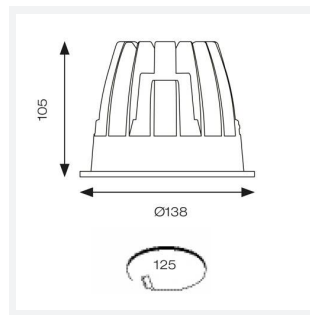

PRODUCT FEATURES

- IP44 compact high performance architectural downlight suitable for commercial, hospitality and retail applications
- Mirror finished anodized reflector
- Remote driver with plug and play connection
- Powered by Tridonic
- Die-cast aluminium construction, powder coated and 30° cut-off angle
- Anti-glare design to create visual comfort
- Dimmable and emergency options

GENERAL INFORMATION	
Wattage	28W
Lumens Delivered	2400lm
Lm/W	85lm/W
Beam Angle	65
CRI	90
CCT	4000K
Input	220/240V
Operating Temp	0°C - 25°C
SDCM	3
UGR	18
Cut-Out Size	125mm

TECHNICAL INFORMATION	
Light Source	LED
Colour / Finish	White
IP Rating	IP44
Class Protection	2
Internal / External	Internal
Surface / Recessed / Suspended	Recessed
Lumen Depreciation	L80 60,000h
Warranty (Years)	5
CE Mark	Yes
Diameter	138 mm
Height	105 mm