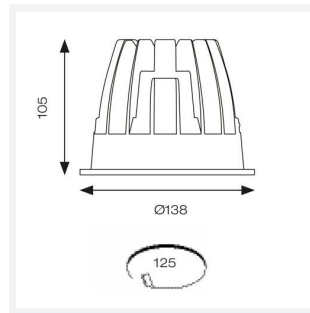

PRODUCT FEATURES

- IP44 compact high performance architectural downlight suitable for commercial, hospitality and retail applications
- Mirror finished anodized reflector
- Remote driver with plug and play connection
- Powered by Tridonic
- Die-cast aluminium construction, powder coated and 30° cut-off angle
- Anti-glare design to create visual comfort
- Dimmable and emergency options

GENERAL INFORMATION	
Wattage	28W
Lumens Delivered	2400lm
Lm/W	85lm/W
Beam Angle	65
CRI	90
CCT	4000K
Input	220-240V
Operating Temp	0°C - 25°C
SDCM	3
UGR	18
Cut-Out Size	125mm

TECHNICAL INFORMATION	
Light Source	LED
Colour / Finish	White
IP Rating	IP44
Class Protection	2
Internal / External	Internal
Surface / Recessed / Suspended	Recessed
Lumen Depreciation	L80 60,000h
Warranty (Years)	5
CE Mark	Yes
Diameter	138 mm
Height	105 mm