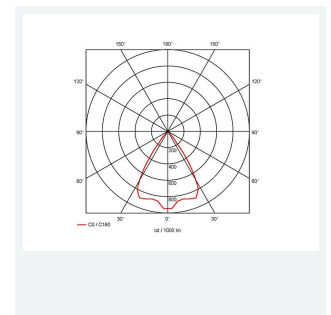

PRODUCT FEATURES

- IP44 compact high performance architectural downlight suitable for commercial, hospitality and retail applications
- Mirror finished anodized reflector
- Remote driver with plug and play connection
- Powered by Tridonic
- Die-cast aluminium construction, powder coated and 30° cut-off angle
- Anti-glare design to create visual comfort
- Dimmable and emergency options

GENERAL INFORMATION	
Wattage	28W
Lumens Delivered	2400lm
Lm/W	85lm/W
Beam Angle	65
CRI	90
CCT	4000K
Input	220/240V
Operating Temp	0°C - 25°C
SDCM	3
UGR	18
Cut-Out Size	125mm

TECHNICAL INFORMATION	
Light Source	LED
Colour / Finish	White
IP Rating	IP44
Class Protection	2
Internal / External	Internal
Surface / Recessed / Suspended	Recessed
Lumen Depreciation	L80 60,000h
Warranty (Years)	5
CE Mark	Yes
Diameter	138 mm
Height	105 mm