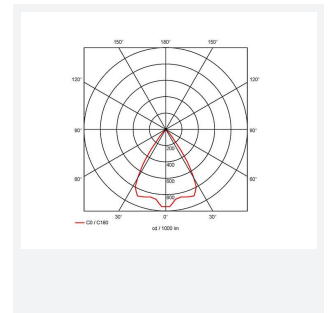

PRODUCT FEATURES

- IP44 compact high performance architectural downlight suitable for commercial, hospitality and retail applications
- Mirror finished anodized reflector
- Remote driver with plug and play connection
- Powered by Tridonic
- Die-cast aluminium construction, powder coated and 30° cut-off angle
- Anti-glare design to create visual comfort
- Dimmable and emergency options

GENERAL INFORMATION	
Wattage	28W
Lumens Delivered	2400lm
Lm/W	85lm/W
Beam Angle	65
CRI	90
CCT	4000K
Input	220-240V
Operating Temp	0°C - 25°C
SDCM	3
UGR	18
Cut-Out Size	125mm

TECHNICAL INFORMATION	
Light Source	LED
Colour / Finish	White
IP Rating	IP44
Class Protection	2
Internal / External	Internal
Surface / Recessed / Suspended	Recessed
Lumen Depreciation	L80 60,000h
Warranty (Years)	5
CE Mark	Yes
Diameter	138 mm
Height	105 mm