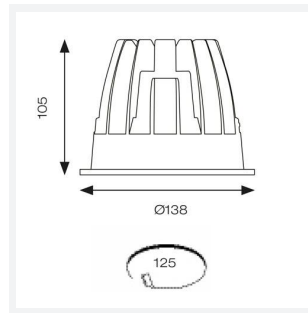

PRODUCT FEATURES

- IP44 compact high performance architectural downlight suitable for commercial, hospitality and retail applications
- Mirror finished anodized reflector
- Remote driver with plug and play connection
- Powered by Tridonic
- Die-cast aluminium construction, powder coated and 30° cut-off angle
- Anti-glare design to create visual comfort
- Dimmable and emergency options

GENERAL INFORMATION	
Wattage	28W
Lumens Delivered	2400lm
Lm/W	85lm/W
Beam Angle	65
CRI	90
CCT	4000K
Input	220-240V
Operating Temp	0°C - 25°C
SDCM	3
UGR	18
Cut-Out Size	125mm

TECHNICAL INFORMATION	
Light Source	LED
Colour / Finish	White
IP Rating	IP44
Class Protection	2
Internal / External	Internal
Surface / Recessed / Suspended	Recessed
Lumen Depreciation	L80 60,000h
Warranty (Years)	5
CE Mark	Yes
Diameter	138 mm
Height	105 mm