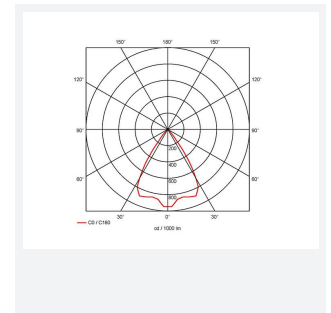

PRODUCT FEATURES

- IP44 compact high performance architectural downlight suitable for commercial, hospitality and retail applications
- Mirror finished anodized reflector
- Remote driver with plug and play connection
- Powered by Tridonic
- Die-cast aluminium construction, powder coated and 30° cut-off angle
- Anti-glare design to create visual comfort
- Dimmable and emergency options

GENERAL INFORMATION	
Wattage	28W
Lumens Delivered	2400lm
Lm/W	85lm/W
Beam Angle	65
CRI	90
CCT	4000K
Input	220-240V
Operating Temp	0°C - 25°C
SDCM	3
UGR	18
Cut-Out Size	125mm

TECHNICAL INFORMATION	
Light Source	LED
Colour / Finish	White
IP Rating	IP44
Class Protection	2
Internal / External	Internal
Surface / Recessed / Suspended	Recessed
Lumen Depreciation	L80 60,000h
Warranty (Years)	5
CE Mark	Yes
Diameter	138 mm
Height	105 mm