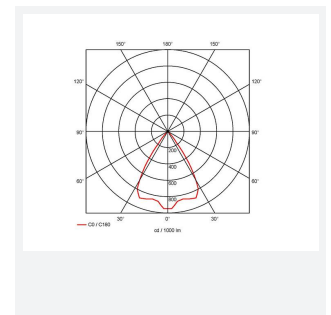

PRODUCT FEATURES

- IP44 compact high performance architectural downlight suitable for commercial, hospitality and retail applications
- Mirror finished anodized reflector
- Remote driver with plug and play connection
- Powered by Tridonic
- Die-cast aluminium construction, powder coated and 30° cut-off angle
- Anti-glare design to create visual comfort
- Dimmable and emergency options

GENERAL INFORMATION	
Wattage	28W
Lumens Delivered	2400lm
Lm/W	85lm/W
Beam Angle	65
CRI	90
CCT	4000K
Input	220-240V
Operating Temp	0°C - 25°C
SDCM	3
UGR	18
Cut-Out Size	125mm

TECHNICAL INFORMATION	
Light Source	LED
Colour / Finish	White
IP Rating	IP44
Class Protection	2
Internal / External	Internal
Surface / Recessed / Suspended	Recessed
Lumen Depreciation	L80 60,000h
Warranty (Years)	5
CE Mark	Yes
Diameter	138 mm
Height	105 mm