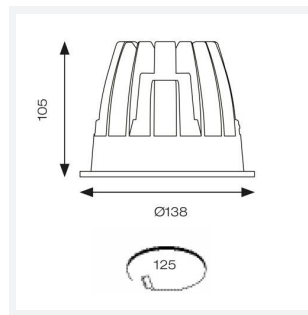

PRODUCT FEATURES

- IP44 compact high performance architectural downlight suitable for commercial, hospitality and retail applications
- Mirror finished anodized reflector
- Remote driver with plug and play connection
- Powered by Tridonic
- Die-cast aluminium construction, powder coated and 30° cut-off angle
- Anti-glare design to create visual comfort
- Dimmable and emergency options

GENERAL INFORMATION	
Wattage	28W
Lumens Delivered	2400lm
Lm/W	85lm/W
Beam Angle	65
CRI	90
CCT	4000K
Input	220-240V
Operating Temp	0°C - 25°C
SDCM	3
UGR	18
Cut-Out Size	125mm

TECHNICAL INFORMATION	
Light Source	LED
Colour / Finish	White
IP Rating	IP44
Class Protection	2
Internal / External	Internal
Surface / Recessed / Suspended	Recessed
Lumen Depreciation	L80 60,000h
Warranty (Years)	5
CE Mark	Yes
Diameter	138 mm
Height	105 mm