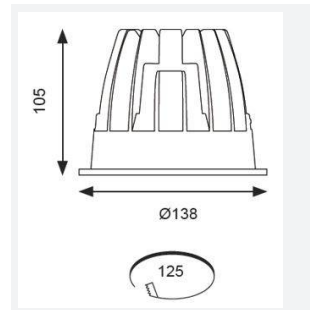

PRODUCT FEATURES

- IP44 compact high performance architectural downlight suitable for commercial, hospitality and retail applications
- Mirror finished anodized reflector
- Remote driver with plug and play connection
- Powered by Tridonic
- Die-cast aluminium construction, powder coated and 30° cut-off angle
- Anti-glare design to create visual comfort
- Dimmable and emergency options

GENERAL INFORMATION	
Wattage	21
Lumens Delivered	1400lm
Lm/W	66lm/W
Beam Angle	65
CRI	90
CCT	3000K
Input	220/240V
Operating Temp	-20°C - 25°C
SDCM	3
UGR	17
Cut-Out Size	125
Energy efficiency class	E
Product Weight without Packaging	0.6 kg

TECHNICAL INFORMATION	
Light Source	LED
Colour / Finish	White
IP Rating	IP44
Class Protection	2
Internal / External	Internal
Surface / Recessed / Suspended	Recessed
Warranty (Years)	5
CE Mark	Yes
Diameter	138 mm
Height	100 mm