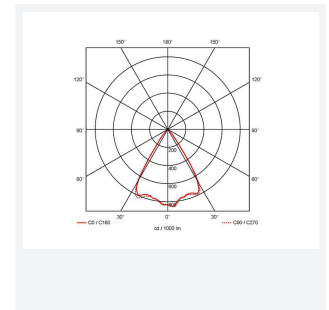

PRODUCT FEATURES

- IP44 compact high performance architectural downlight suitable for commercial, hospitality and retail applications
- Mirror finished anodized reflector
- Remote driver with plug and play connection
- Powered by Tridonic
- Die-cast aluminium construction, powder coated and 30° cut-off angle
- Anti-glare design to create visual comfort
- Dimmable and emergency options

GENERAL INFORMATION	
Wattage	21
Lumens Delivered	1400lm
Lm/W	66lm/W
Beam Angle	65
CRI	90
CCT	3000K
Input	220/240V
Operating Temp	-20°C - 25°C
SDCM	3
UGR	17
Cut-Out Size	125
Energy efficiency class	E
Product Weight without Packaging	0.6 kg

TECHNICAL INFORMATION	
Light Source	LED
Colour / Finish	White
IP Rating	IP44
Class Protection	2
Internal / External	Internal
Surface / Recessed / Suspended	Recessed
Warranty (Years)	5
CE Mark	Yes
Diameter	138 mm
Height	100 mm