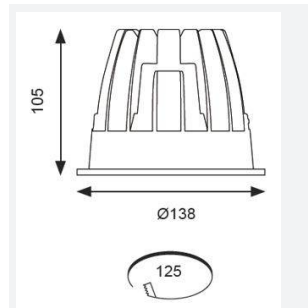

# Unity 125

18W Unity 125 3000K LED Downlight  
Code: AULED125D/WW

Category	Downlights
Application	Ancillary, Commercial, Education, Hospitality, Residential, Retail
Specification	Architectural

- IP44 compact high performance architectural downlight suitable for commercial, hospitality and retail applications
- Mirror finished anodized reflector
- Remote driver with plug and play connection
- Powered by Tridonic
- Die-cast aluminium construction, powder coated and 30° cut-off angle
- Anti-glare design to create visual comfort
- Dimmable and emergency options

## GENERAL INFORMATION

Wattage	21
Lumens Delivered	1400lm
Lm/W	66lm/W
Beam Angle	65
CRI	90
CCT	3000K
Input	220-240V
Operating Temp	-20°C - 25°C
SDCM	3
UGR	17
Cut-Out Size	125
Energy efficiency class	E
Product Weight without Packaging	0.6 kg

## TECHNICAL INFORMATION

Light Source	LED
Colour / Finish	White
IP Rating	IP44
Class Protection	2
Internal / External	Internal
Surface / Recessed / Suspended	Recessed
Warranty (Years)	5
CE Mark	Yes
Diameter	138 mm
Height	105 mm