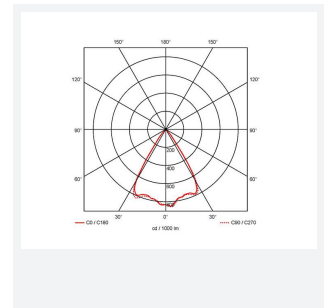

- IP44 compact high performance architectural downlight suitable for commercial, hospitality and retail applications
- Mirror finished anodized reflector
- Remote driver with plug and play connection
- Powered by Tridonic
- Die-cast aluminium construction, powder coated and 30° cut-off angle
- Anti-glare design to create visual comfort
- Dimmable and emergency options

GENERAL INFORMATION

Wattage	21
Lumens Delivered	1400lm
Lm/W	66lm/W
Beam Angle	65
CRI	90
CCT	3000K
Input	220-240V
Operating Temp	-20°C - 25°C
SDCM	3
UGR	17
Cut-Out Size	125
Energy efficiency class	E
Product Weight without Packaging	0.6 kg

TECHNICAL INFORMATION

Light Source	LED
Colour / Finish	White
IP Rating	IP44
Class Protection	2
Internal / External	Internal
Surface / Recessed / Suspended	Recessed
Warranty (Years)	5
CE Mark	Yes
Diameter	138 mm
Height	105 mm