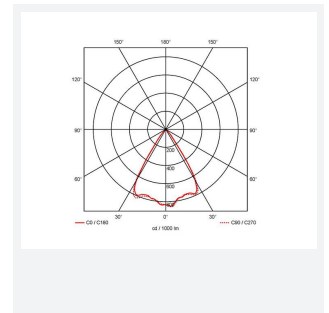

Unity 125

Category	Downlights
Application	Ancillary, Commercial, Education, Hospitality, Residential, Retail
Specification	Architectural

Code: AULED125D/WW/SM3