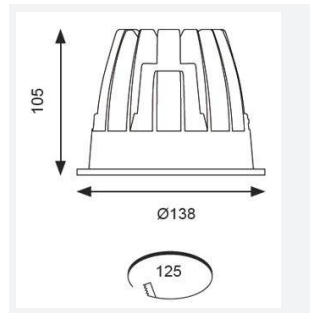

Unity 125

Category	Downlights
Application	Ancillary, Commercial, Education, Hospitality, Residential, Retail
Specification	Architectural

Code: AULED125D/WW/SM3

- IP44 compact high performance architectural downlight suitable for commercial, hospitality and retail applications
- Mirror finished anodized reflector
- Remote driver with plug and play connection
- Powered by Tridonic
- Die-cast aluminium construction, powder coated and 30° cut-off angle
- Anti-glare design to create visual comfort
- Dimmable and emergency options

GENERAL INFORMATION	
Wattage	21W
Lumens Delivered	1400lm
Lm/W	66lm/W
Beam Angle	65
CRI	90
CCT	3000K
Input	220-240V
Operating Temp	0°C - 25°C
SDCM	3
UGR	17
Cut-Out Size	125mm

TECHNICAL INFORMATION	
Light Source	LED
Colour / Finish	White
IP Rating	IP44
Class Protection	2
Internal / External	Internal
Surface / Recessed / Suspended	Recessed
Lumen Depreciation	L80 60,000h
Warranty (Years)	5
CE Mark	Yes
Diameter	138 mm
Height	105 mm