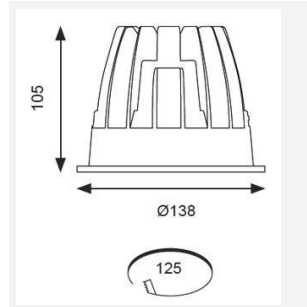

Unity 125

Category	Downlights
Application	Ancillary, Commercial, Education, Hospitality, Residential, Retail
Specification	Architectural

Code: AULED125D/WW/OCTO

- IP44 compact high performance architectural downlight suitable for commercial, hospitality and retail applications
- Mirror finished anodized reflector
- Remote driver with plug and play connection
- Powered by Tridonic
- Die-cast aluminium construction, powder coated and 30° cut-off angle
- Anti-glare design to create visual comfort
- Dimmable and emergency options

GENERAL INFORMATION

Wattage	21W
Lumens Delivered	1400lm
Lm/W	66lm/W
Beam Angle	65
CRI	90
CCT	3000K
Input	220-240V
Operating Temp	-20°C - 25°C
SDCM	3
UGR	17
Cut-Out Size	125mm
Product Weight without Packaging	1.39 kg

TECHNICAL INFORMATION

Light Source	LED
Colour / Finish	White
IP Rating	IP44
Class Protection	2
Internal / External	Internal
Surface / Recessed / Suspended	Recessed
Lumen Depreciation	L80 60,000h
Warranty (Years)	5
CE Mark	Yes
Diameter	138 mm
Height	105 mm