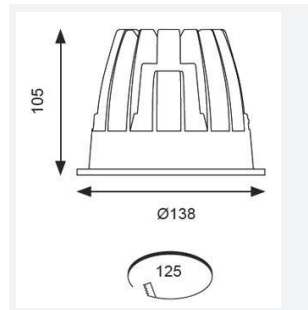

PRODUCT FEATURES

- IP44 compact high performance architectural downlight suitable for commercial, hospitality and retail applications
- Mirror finished anodized reflector
- Remote driver with plug and play connection
- Powered by Tridonic
- Die-cast aluminium construction, powder coated and 30° cut-off angle
- Anti-glare design to create visual comfort
- Dimmable and emergency options

GENERAL INFORMATION	
Wattage	21W
Lumens Delivered	1400lm
Lm/W	66lm/W
Beam Angle	65
CRI	90
CCT	3000K
Input	220/240V
Operating Temp	-20°C - 25°C
SDCM	3
UGR	17
Cut-Out Size	125mm
Product Weight without Packaging	1.39 kg

TECHNICAL INFORMATION	
Light Source	LED
Colour / Finish	White
IP Rating	IP44
Class Protection	2
Internal / External	Internal
Surface / Recessed / Suspended	Recessed
Lumen Depreciation	L80 60,000h
Warranty (Years)	5
CE Mark	Yes
Diameter	138 mm
Height	105 mm