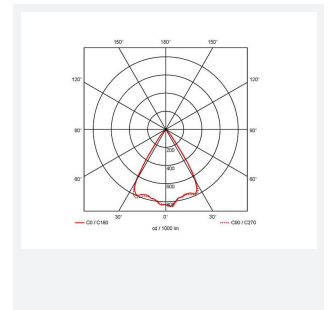

Unity 125

Unity 125 Downlight Warm White OCTO Smart
Code: AULED125D/WW/OCTO

Category	Downlights
Application	Ancillary, Commercial, Education, Hospitality, Residential, Retail
Specification	Architectural

GENERAL INFORMATION	
Wattage	21W
Lumens Delivered	1400lm
Lm/W	66lm/W
Beam Angle	65
CRI	90
CCT	3000K
Input	220/240V
Operating Temp	-20°C - 25°C
SDCM	3
UGR	17
Cut-Out Size	125mm
Product Weight without Packaging	1.39 kg

TECHNICAL INFORMATION	
Light Source	LED
Colour / Finish	White
IP Rating	IP44
Class Protection	2
Internal / External	Internal
Surface / Recessed / Suspended	Recessed
Lumen Depreciation	L80 60,000h
Warranty (Years)	5
CE Mark	Yes
Diameter	138 mm
Height	105 mm