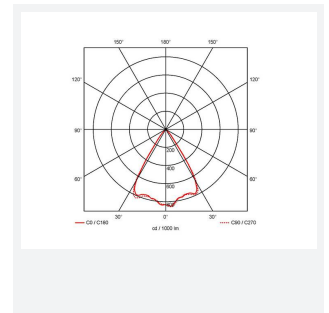

Unity 125

Category	Downlights
Application	Ancillary, Commercial, Education, Hospitality, Residential, Retail
Specification	Architectural

Code: AULED125D/WW/OCTO/SM3