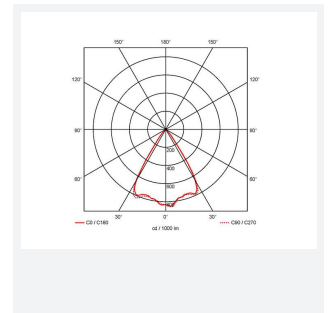

PRODUCT FEATURES

- IP44 compact high performance architectural downlight suitable for commercial, hospitality and retail applications
- Mirror finished anodized reflector
- Remote driver with plug and play connection
- Powered by Tridonic
- Die-cast aluminium construction, powder coated and 30° cut-off angle
- Anti-glare design to create visual comfort
- Dimmable and emergency options

GENERAL INFORMATION	
Wattage	21W
Lumens Delivered	1400lm
Lm/W	66lm/W
Beam Angle	65
CRI	90
CCT	3000K
Input	220/240V
Operating Temp	0°C - 25°C
SDCM	3
UGR	17
Cut-Out Size	125mm
Product Weight without Packaging	0.01 kg

TECHNICAL INFORMATION	
Light Source	LED
Colour / Finish	White
IP Rating	IP44
Class Protection	2
Internal / External	Internal
Surface / Recessed / Suspended	Recessed
Lumen Depreciation	L80 60,000h
Warranty (Years)	5
CE Mark	Yes
Diameter	138 mm
Height	105 mm