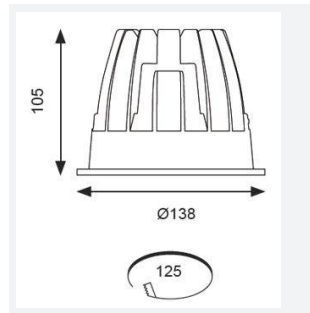

PRODUCT FEATURES

- IP44 compact high performance architectural downlight suitable for commercial, hospitality and retail applications
- Mirror finished anodized reflector
- Remote driver with plug and play connection
- Powered by Tridonic
- Die-cast aluminium construction, powder coated and 30° cut-off angle
- Anti-glare design to create visual comfort
- Dimmable and emergency options

GENERAL INFORMATION	
Wattage	21W
Lumens Delivered	1400lm
Lm/W	66lm/W
Beam Angle	65
CRI	90
CCT	3000K
Input	220/240V
Operating Temp	0°C - 25°C
SDCM	3
UGR	17
Cut-Out Size	125mm
Product Weight without Packaging	0.01 kg

TECHNICAL INFORMATION	
Light Source	LED
Colour / Finish	White
IP Rating	IP44
Class Protection	2
Internal / External	Internal
Surface / Recessed / Suspended	Recessed
Lumen Depreciation	L80 60,000h
Warranty (Years)	5
CE Mark	Yes
Diameter	138 mm
Height	105 mm