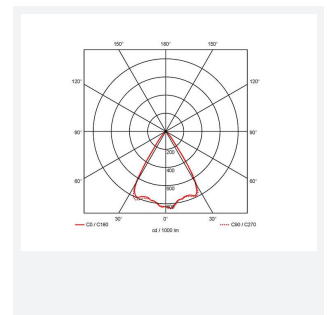

Unity 125

Category	Downlights
Application	Ancillary, Commercial, Education, Hospitality, Residential, Retail
Specification	Architectural

Code: AULED125D/WW/OCTO/DM3