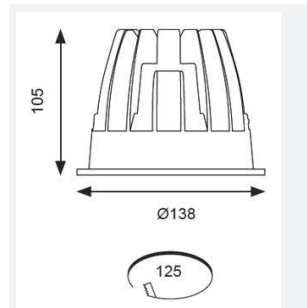

PRODUCT FEATURES

- IP44 compact high performance architectural downlight suitable for commercial, hospitality and retail applications
- Mirror finished anodized reflector
- Remote driver with plug and play connection
- Powered by Tridonic
- Die-cast aluminium construction, powder coated and 30° cut-off angle
- Anti-glare design to create visual comfort
- Dimmable and emergency options

GENERAL INFORMATION	
Wattage	21W
Lumens Delivered	1400lm
Lm/W	66lm/W
Beam Angle	65
CRI	90
CCT	3000K
Input	220-240V
Operating Temp	0°C - 25°C
SDCM	3
UGR	17
Cut-Out Size	125mm
Product Weight without Packaging	1.12 kg

TECHNICAL INFORMATION	
Light Source	LED
Colour / Finish	White
IP Rating	IP44
Class Protection	2
Internal / External	Internal
Surface / Recessed / Suspended	Recessed
Lumen Depreciation	L80 60,000h
Warranty (Years)	5
CE Mark	Yes
Diameter	138 mm
Height	105 mm