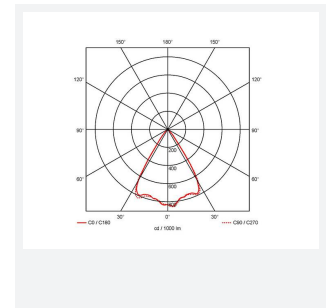

PRODUCT FEATURES

- IP44 compact high performance architectural downlight suitable for commercial, hospitality and retail applications
- Mirror finished anodized reflector
- Remote driver with plug and play connection
- Powered by Tridonic
- Die-cast aluminium construction, powder coated and 30° cut-off angle
- Anti-glare design to create visual comfort
- Dimmable and emergency options

GENERAL INFORMATION	
Wattage	21W
Lumens Delivered	1400lm
Lm/W	66lm/W
Beam Angle	65
CRI	90
CCT	3000K
Input	220-240V
Operating Temp	0°C - 25°C
SDCM	3
UGR	17
Cut-Out Size	125mm
Product Weight without Packaging	1.12 kg

TECHNICAL INFORMATION	
Light Source	LED
Colour / Finish	White
IP Rating	IP44
Class Protection	2
Internal / External	Internal
Surface / Recessed / Suspended	Recessed
Lumen Depreciation	L80 60,000h
Warranty (Years)	5
CE Mark	Yes
Diameter	138 mm
Height	105 mm