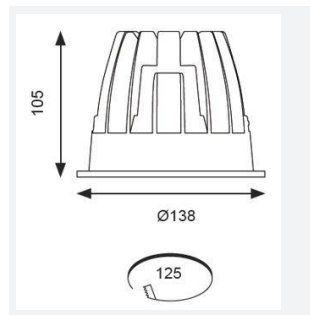

Unity 125

Unity 125 Downlight Warm White Emergency
Code: AULED125D/WW/M3

Category	Downlights
Application	Ancillary, Commercial, Education, Hospitality, Residential, Retail
Specification	Architectural

- IP44 compact high performance architectural downlight suitable for commercial, hospitality and retail applications
- Mirror finished anodized reflector
- Remote driver with plug and play connection
- Powered by Tridonic
- Die-cast aluminium construction, powder coated and 30° cut-off angle
- Anti-glare design to create visual comfort
- Dimmable and emergency options

GENERAL INFORMATION	
Wattage	21W
Lumens Delivered	1400lm
Lm/W	66lm/W
Beam Angle	65
CRI	90
CCT	3000K
Input	220-240V
Operating Temp	0°C - 25°C
SDCM	3
UGR	17
Cut-Out Size	125mm
Product Weight without Packaging	1.12 kg

TECHNICAL INFORMATION	
Light Source	LED
Colour / Finish	White
IP Rating	IP44
Class Protection	2
Internal / External	Internal
Surface / Recessed / Suspended	Recessed
Lumen Depreciation	L80 60,000h
Warranty (Years)	5
CE Mark	Yes
Diameter	138 mm
Height	105 mm