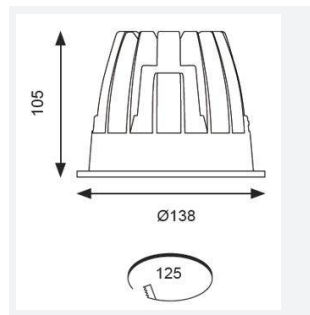

PRODUCT FEATURES

- IP44 compact high performance architectural downlight suitable for commercial, hospitality and retail applications
- Mirror finished anodized reflector
- Remote driver with plug and play connection
- Powered by Tridonic
- Die-cast aluminium construction, powder coated and 30° cut-off angle
- Anti-glare design to create visual comfort
- Dimmable and emergency options

GENERAL INFORMATION	
Wattage	21W
Lumens Delivered	1400lm
Lm/W	66lm/W
Beam Angle	65
CRI	90
CCT	3000K
Input	220/240V
Operating Temp	0°C - 25°C
SDCM	3
UGR	17
Cut-Out Size	125mm
Product Weight without Packaging	1.12 kg

TECHNICAL INFORMATION	
Light Source	LED
Colour / Finish	White
IP Rating	IP44
Class Protection	2
Internal / External	Internal
Surface / Recessed / Suspended	Recessed
Lumen Depreciation	L80 60,000h
Warranty (Years)	5
CE Mark	Yes
Diameter	138 mm
Height	105 mm