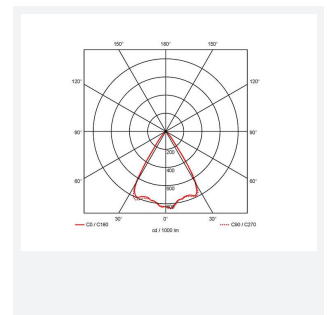

- IP44 compact high performance architectural downlight suitable for commercial, hospitality and retail applications
- Mirror finished anodized reflector
- Remote driver with plug and play connection
- Powered by Tridonic
- Die-cast aluminium construction, powder coated and 30° cut-off angle
- Anti-glare design to create visual comfort
- Dimmable and emergency options

GENERAL INFORMATION	
Wattage	21W
Lumens Delivered	1400lm
Lm/W	66lm/W
Beam Angle	65
CRI	90
CCT	3000K
Input	220-240V
Operating Temp	0°C - 25°C
SDCM	3
UGR	17
Cut-Out Size	125mm
Product Weight without Packaging	1.12 kg

TECHNICAL INFORMATION	
Light Source	LED
Colour / Finish	White
IP Rating	IP44
Class Protection	2
Internal / External	Internal
Surface / Recessed / Suspended	Recessed
Lumen Depreciation	L80 60,000h
Warranty (Years)	5
CE Mark	Yes
Diameter	138 mm
Height	105 mm