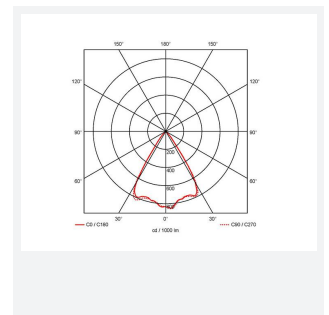

PRODUCT FEATURES

- IP44 compact high performance architectural downlight suitable for commercial, hospitality and retail applications
- Mirror finished anodized reflector
- Remote driver with plug and play connection
- Powered by Tridonic
- Die-cast aluminium construction, powder coated and 30° cut-off angle
- Anti-glare design to create visual comfort
- Dimmable and emergency options

GENERAL INFORMATION	
Wattage	21W
Lumens Delivered	1400lm
Lm/W	66lm/W
Beam Angle	65
CRI	90
CCT	3000K
Input	220/240V
Operating Temp	0°C - 25°C
SDCM	3
UGR	17
Cut-Out Size	125mm
Product Weight without Packaging	1.12 kg

TECHNICAL INFORMATION	
Light Source	LED
Colour / Finish	White
IP Rating	IP44
Class Protection	2
Internal / External	Internal
Surface / Recessed / Suspended	Recessed
Lumen Depreciation	L80 60,000h
Warranty (Years)	5
CE Mark	Yes
Diameter	138 mm
Height	105 mm