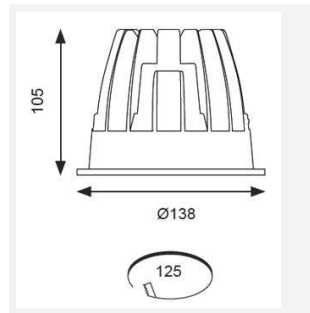

- IP44 compact high performance architectural downlight suitable for commercial, hospitality and retail applications
- Mirror finished anodized reflector
- Remote driver with plug and play connection
- Powered by Tridonic
- Die-cast aluminium construction, powder coated and 30° cut-off angle
- Anti-glare design to create visual comfort
- Dimmable and emergency options

GENERAL INFORMATION	
Wattage	21W
Lumens Delivered	1400lm
Lm/W	66lm/W
Beam Angle	65
CRI	90
CCT	3000K
Input	220-240V
Operating Temp	0°C - 25°C
SDCM	3
UGR	17
Cut-Out Size	125mm

TECHNICAL INFORMATION	
Light Source	LED
Colour / Finish	White
IP Rating	IP44
Class Protection	2
Internal / External	Internal
Surface / Recessed / Suspended	Recessed
Lumen Depreciation	L80 60,000h
Warranty (Years)	5
CE Mark	Yes
Diameter	138 mm
Height	105 mm