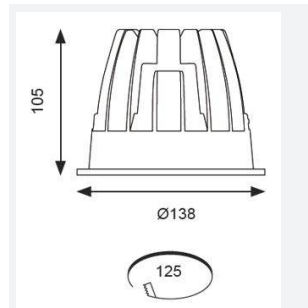

PRODUCT FEATURES

- IP44 compact high performance architectural downlight suitable for commercial, hospitality and retail applications
- Mirror finished anodized reflector
- Remote driver with plug and play connection
- Powered by Tridonic
- Die-cast aluminium construction, powder coated and 30° cut-off angle
- Anti-glare design to create visual comfort
- Dimmable and emergency options

GENERAL INFORMATION	
Wattage	21W
Lumens Delivered	1400lm
Lm/W	66lm/W
Beam Angle	65
CRI	90
CCT	3000K
Input	220/240V
Operating Temp	-20°C - 25°C
SDCM	3
UGR	17
Cut-Out Size	125mm
Product Weight without Packaging	0.794 kg

TECHNICAL INFORMATION	
Light Source	LED
Colour / Finish	White
IP Rating	IP44
Class Protection	2
Internal / External	Internal
Surface / Recessed / Suspended	Recessed
Lumen Depreciation	L80 60,000h
Warranty (Years)	5
CE Mark	Yes
Diameter	138 mm
Height	105 mm