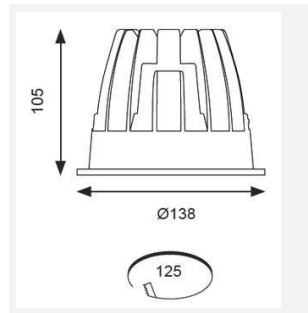

PRODUCT FEATURES

- IP44 compact high performance architectural downlight suitable for commercial, hospitality and retail applications
- Mirror finished anodized reflector
- Remote driver with plug and play connection
- Powered by Tridonic
- Die-cast aluminium construction, powder coated and 30° cut-off angle
- Anti-glare design to create visual comfort
- Dimmable and emergency options

GENERAL INFORMATION	
Wattage	21W
Lumens Delivered	1400lm
Lm/W	66lm/W
Beam Angle	65
CRI	90
CCT	3000K
Input	220-240V
Operating Temp	-20°C - 25°C
SDCM	3
UGR	17
Cut-Out Size	125mm
Product Weight without Packaging	0.794 kg

TECHNICAL INFORMATION	
Light Source	LED
Colour / Finish	White
IP Rating	IP44
Class Protection	2
Internal / External	Internal
Surface / Recessed / Suspended	Recessed
Lumen Depreciation	L80 60,000h
Warranty (Years)	5
CE Mark	Yes
Diameter	138 mm
Height	105 mm