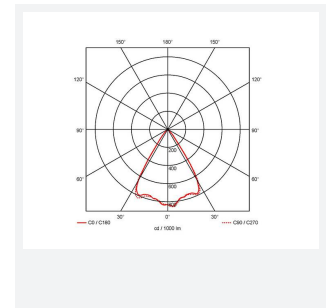

Unity 125

Unity 125 Downlight Warm White 1-10V
Code: AULED125D/WW/DD4

Category	Downlights
Application	Ancillary, Commercial, Education, Hospitality, Residential, Retail
Specification	Architectural

PRODUCT FEATURES

GENERAL INFORMATION	
Wattage	21W
Lumens Delivered	1400lm
Lm/W	66lm/W
Beam Angle	65
CRI	90
CCT	3000K
Input	220/240V
Operating Temp	-20°C - 25°C
SDCM	3
UGR	17
Cut-Out Size	125mm
Product Weight without Packaging	0.794 kg

TECHNICAL INFORMATION	
Light Source	LED
Colour / Finish	White
IP Rating	IP44
Class Protection	2
Internal / External	Internal
Surface / Recessed / Suspended	Recessed
Lumen Depreciation	L80 60,000h
Warranty (Years)	5
CE Mark	Yes
Diameter	138 mm
Height	105 mm